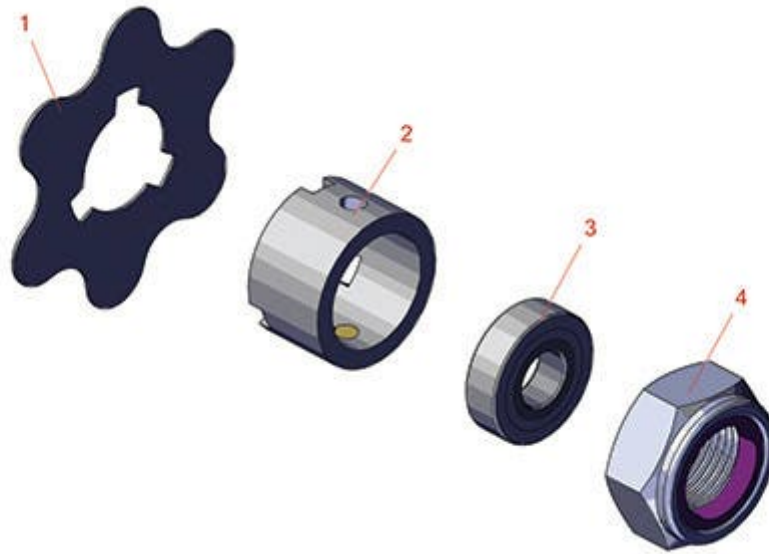

Replaces John Deere 3235B Reel Mower

Parts

*Medium Cutting Unit
Fairway Tender*

All original equipment manufacturers names and part numbers are used for identification purposes only, and we are in no way implying that our products are original equipment parts. Prices subject to change without notice.

Replaces John Deere 3235B Reel Mower

Parts

*Medium Cutting Unit
Fairway Tender*

Item No	R&R Part No.	OEM Part No.	Description	Qty Req	Order Quantity
1	RMT2624	MT2624	Knife - Greens Conditioner	38	
2	RET14917	ET14917	Spacer	1	
3	RET16026	ET16026	Bearing	4	
4	RN198341	N198341	Nut - Nyloc 7/8-14	1	