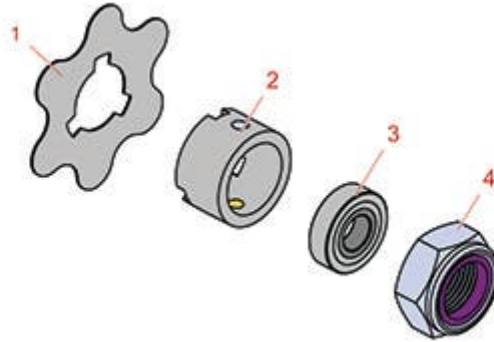

Replaces John Deere 3235 Reel Mower

Parts

Medium Cutting Unit

Fairway Tender

All original equipment manufacturers names and part numbers are used for identification purposes only, and we are in no way implying that our products are original equipment parts. Prices subject to change without notice.

Replaces John Deere 3235 Reel Mower

Parts

Medium Cutting Unit

Fairway Tender

Item No	R&R Part No.	OEM Part No.	Description	Qty Req	Order Quantity
1	RMT2624	MT2624	Knife - Greens Conditioner	38	
2	RET14917	ET14917	Spacer	1	
3	RET16026	ET16026	Bearing	4	
4	RN198341	N198341	Nut - Nyloc 7/8-14	1	