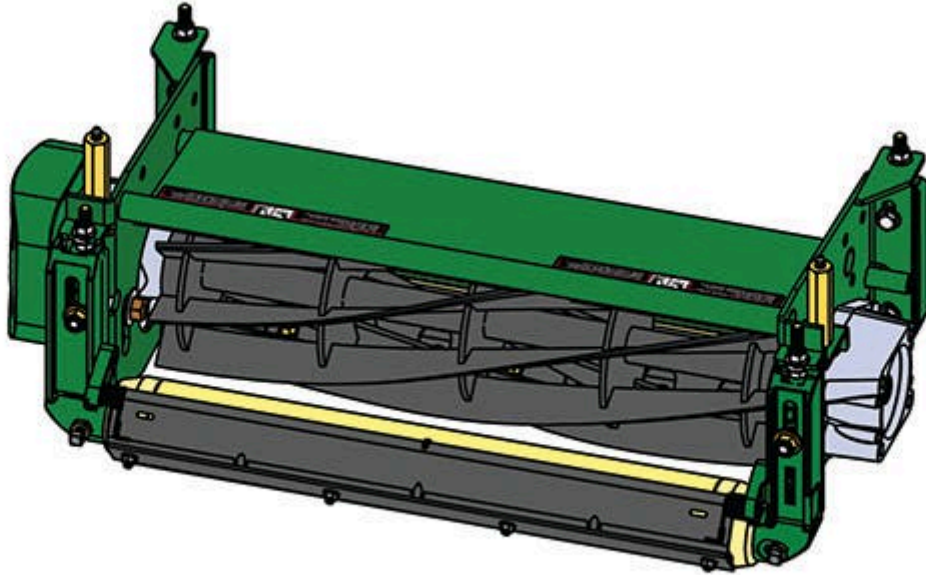

Replaces John Deere 3215B Reel Mower

Parts

Heavy Cutting Unit

Complete Cutting Unit

All original equipment manufacturers names and part numbers are used for identification purposes only, and we are in no way implying that our products are original equipment parts. Prices subject to change without notice.