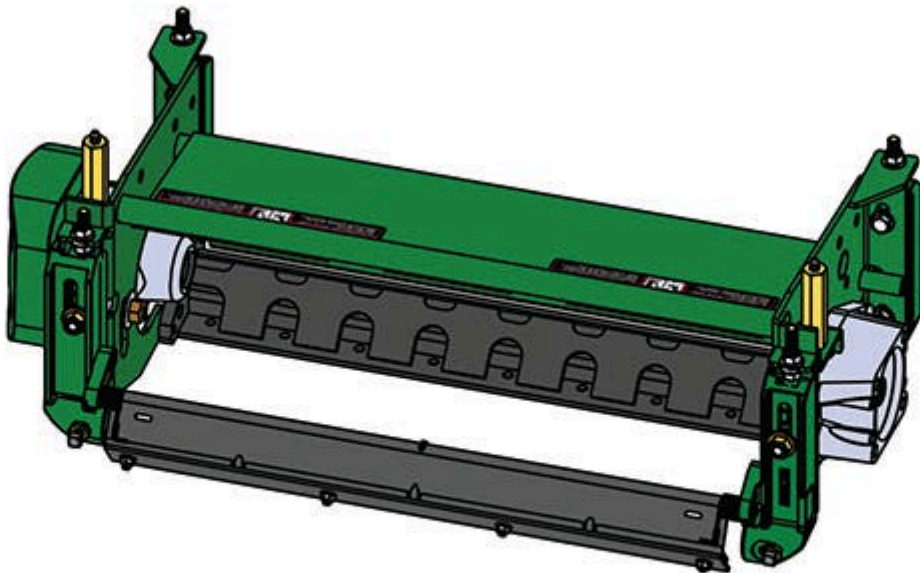

Replaces John Deere 3215B Reel Mower

Parts

Heavy Cutting Unit

Complete Cutting Unit

All original equipment manufacturers names and part numbers are used for identification purposes only, and we are in no way implying that our products are original equipment parts. Prices subject to change without notice.