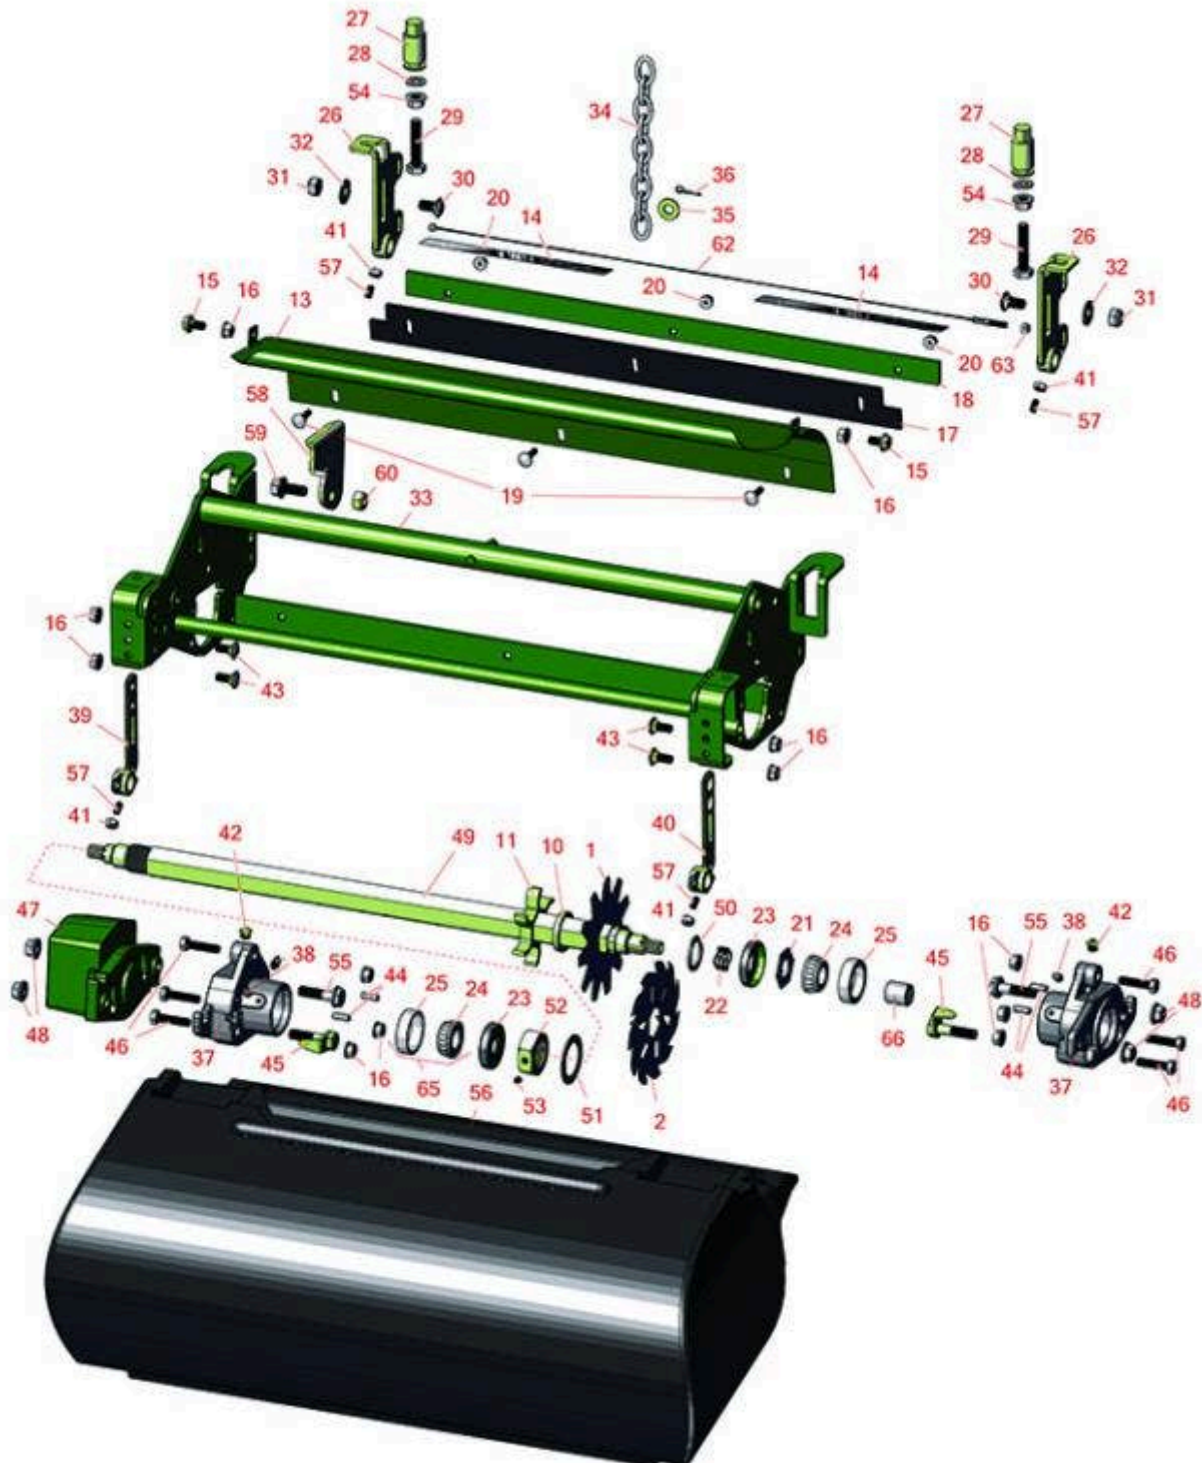

Replaces John Deere 2500E Riding Greens Mower Parts

Verti-Cut Unit - Serial up to 030000
Verti-Cut Reel & Frame

All original equipment manufacturers names and part numbers are used for identification purposes only, and we are in no way implying that our products are original equipment parts. Prices subject to change without notice.

Replaces John Deere 2500E Riding Greens Mower Parts

Verti-Cut Unit - Serial up to 030000
Verti-Cut Reel & Frame

Item No	R&R Part No.	OEM Part No.	Description	Qty Req	Order Quantity
Verti-Cut Blades					
1	RAMT2703	AMT2703, ET17719	Blade - Vertical Mower	27	
2	R150209C	TCU26776	Verti-Cut Blade - Carbide Tipped 2mm	27	
2	R150109C		Verti-Cut Blade - Carbide Tipped 1.2mm	27	
Other Parts Available					
10	RET17713	ET17713	Spacer - Vertical Mower Shaft	80	
11	R150230		Spacer - 1/2 Ventilated V-Cut	37	
13	RAMT2608	AMT2608	Shield - Verticut	1	
14	RMT6517	MT6517	Label - Warning	2	
15	R19M7865	19M7865	Bolt - Hex Washer M8 x 16	2	
16	R14M7298	14M7298	Nut - 8mm x 1.25 Flanged	10	
17	RET17914	ET17914	Rubber Isolator - Verticut	1	
18	RAMT2704	AMT2704, MT169	Strap - Verticut Shield	1	
19	R03M7232	03M7232	Bolt - Carriage M6-1.0 x 25	3	
20	R14M7397	14M7397, 14M7463	Locknut - 6mm x 1.0 ESNA Flanged	3	
21	RET16704	ET16704	Retainer	1	
22	RET14592	ET14592	Spring - Reel Bearing	1	
23	RET14566	ET14566	Seal - Reel	2	
24	R254-78	JD8188	Tapered Bearing Cone	2	
25	R254-79	JD8226	Cup - Bearing	2	