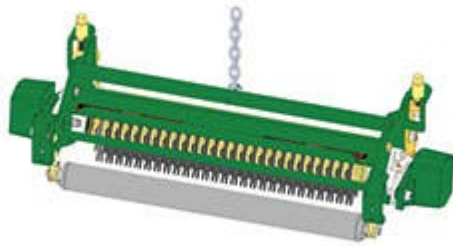

Replaces John Deere 2500E Riding Greens Mower Parts

Verti-Cut Unit - Serial up to 030000
Complete Verti-Cut Unit

All original equipment manufacturers names and part numbers are used for identification purposes only, and we are in no way implying that our products are original equipment parts. Prices subject to change without notice.

Replaces John Deere 2500E Riding Greens Mower Parts

Verti-Cut Unit - Serial up to 030000
Complete Verti-Cut Unit

Item No	R&R Part No.	OEM Part No.	Description	Qty Req	Order Quantity
---------	--------------	--------------	-------------	---------	----------------

Standard Verti-Cut Unit

1	R130125	BM19916	Complete Standard Verti-Cut Unit	0	
---	----------------	---------	----------------------------------	---	--

Tech Note: R&R Verti-Cut Units Complete with RAMT2703 Verti-Cut Blades, RAET10111 Solid Front Roller & RAMT1060 Solid Rear Roller:

Custom Cutting Unit

2	R130125-SPL		Custom Verti-Cut Unit	0	
---	--------------------	--	-----------------------	---	--

Tech Note: R&R Custom Cutting Unit price does not include Verti-Cut Reel, Front Roller and Rear Roller. Select these options from the parts list to complete custom unit.: