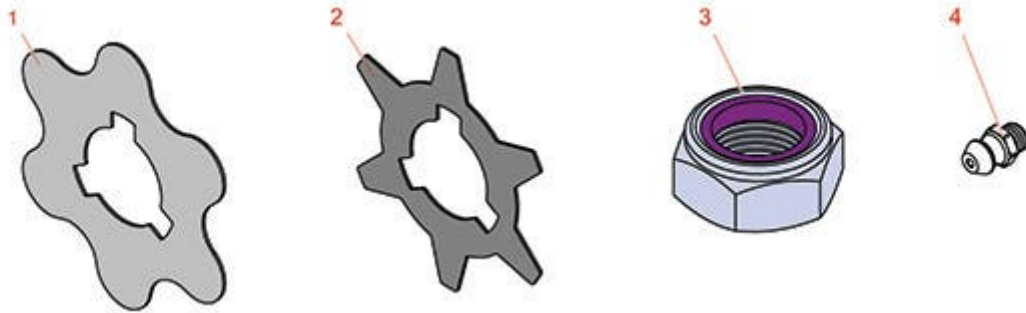

Replaces John Deere 2500E Riding Greens Mower Parts

*Cutting Unit - Serial 030001 & up
Greens Tender*

All original equipment manufacturers names and part numbers are used for identification purposes only, and we are in no way implying that our products are original equipment parts. Prices subject to change without notice.

Replaces John Deere 2500E Riding Greens Mower Parts

Cutting Unit - Serial 030001 & up
Greens Tender

Item No	R&R Part No.	OEM Part No.	Description	Qty Req	Order Quantity
1	RMT2624	MT2624	Knife - Greens Conditioner	72	
<i>Tech Note: Model 030001 & Up:</i>					
2	RET14707	ET14707	Verti-Cut Blade - .025 x 2.375	72	
3	RN198341	N198341	Nut - Nyloc 7/8-14	1	
4	R302-5	JD7797, JD7842, JD7844	Fitting - Grease	2	