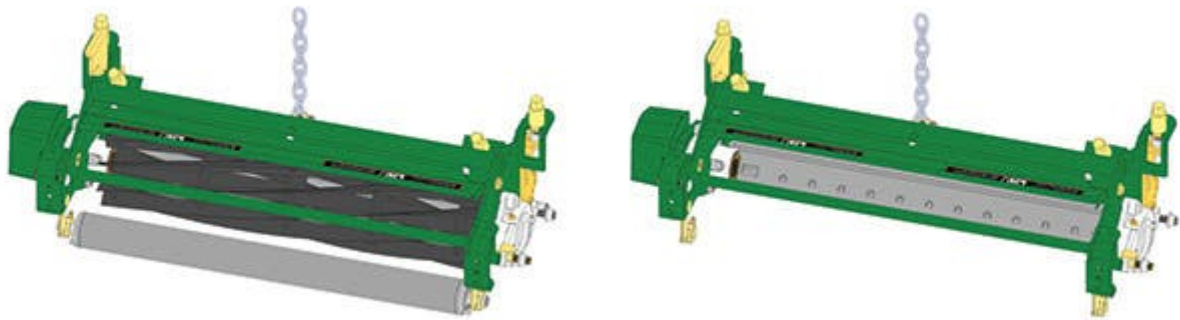

Replaces John Deere 2500E Riding Greens Mower Parts

Cutting Unit - Serial up to 030000
Complete Cutting Unit

All original equipment manufacturers names and part numbers are used for identification purposes only, and we are in no way implying that our products are original equipment parts. Prices subject to change without notice.

Replaces John Deere 2500E Riding Greens Mower Parts

Cutting Unit - Serial up to 030000
Complete Cutting Unit

Item No	R&R Part No.	OEM Part No.	Description	Qty Req	Order Quantity
---------	--------------	--------------	-------------	---------	----------------

Standard Cutting Unit

1	R130120	BM18973	Complete Standard Cutting Unit	0	
---	----------------	---------	--------------------------------	---	--

Tech Note: R&R Cutting Units Complete with RAET10826 9 Blade Reel, RET14402 Thin Bedknife, RAMT1061 Grooved Front Roller & RAMT1060 Solid Rear Roller: