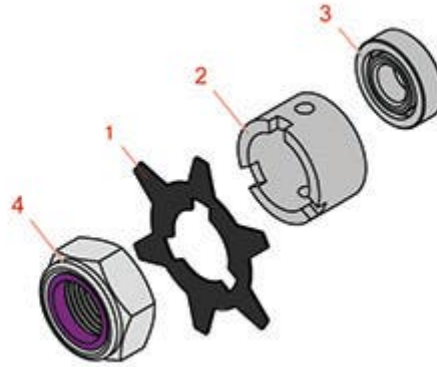

# Replaces John Deere 2500E Riding Greens Mower Parts

*Cutting Unit - Serial up to 030000  
Greens Tender*

All original equipment manufacturers names and part numbers are used for identification purposes only, and we are in no way implying that our products are original equipment parts. Prices subject to change without notice.

# Replaces John Deere 2500E Riding Greens Mower Parts

*Cutting Unit - Serial up to 030000  
Greens Tender*

Item No	R&R Part No.	OEM Part No.	Description	Qty Req	Order Quantity
1	<b>RET14707</b>	ET14707	Verti-Cut Blade - .025 x 2.375	72	
2	<b>RET14917</b>	ET14917	Spacer	1	
3	<b>RET16026</b>	ET16026	Bearing	4	
4	<b>RN198341</b>	N198341	Nut - Nyloc 7/8-14	1	