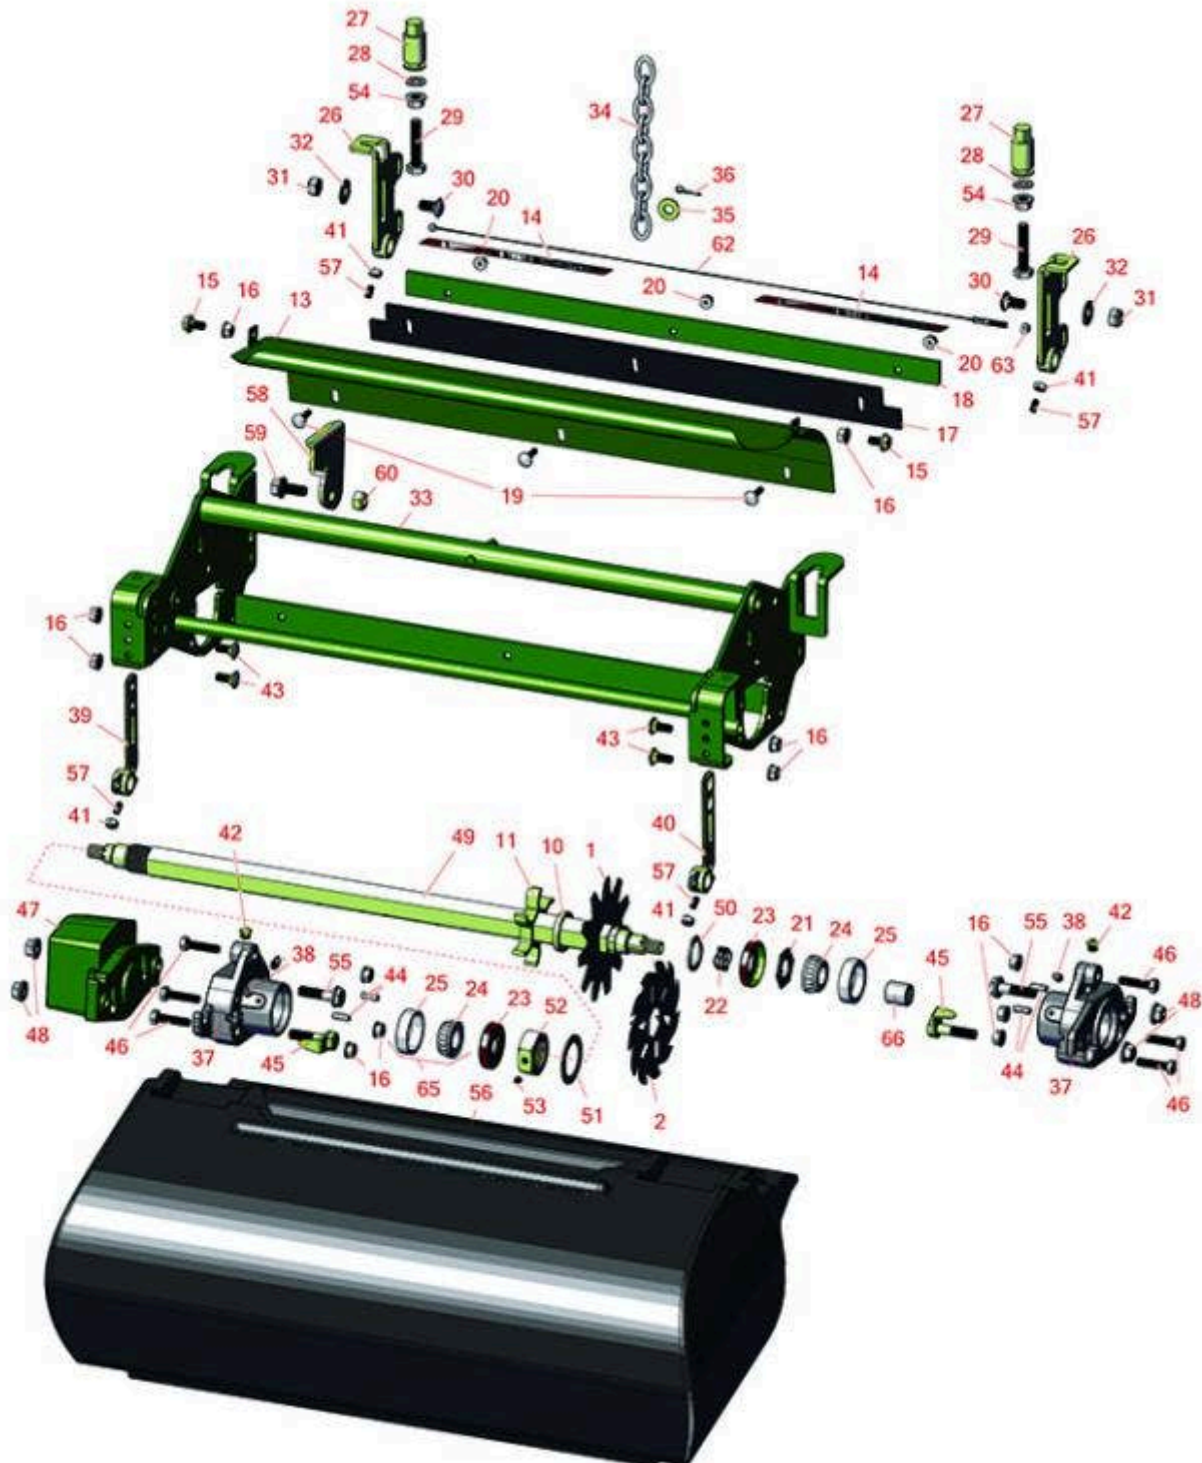

Replaces John Deere 2500B Riding Greens Mower Parts

Verti-Cut Unit - Serial up to 030000
Verti-Cut Reel & Frame

All original equipment manufacturers names and part numbers are used for identification purposes only, and we are in no way implying that our products are original equipment parts. Prices subject to change without notice.

Replaces John Deere 2500B Riding Greens Mower Parts

Verti-Cut Unit - Serial up to 030000
Verti-Cut Reel & Frame

Item No	R&R Part No.	OEM Part No.	Description	Qty Req	Order Quantity
---------	--------------	--------------	-------------	---------	----------------

Verti-Cut Blades

1	RAMT2703	AMT2703, ET17719	Blade - Vertical Mower	27	
2	R150209C	TCU26776	Verti-Cut Blade - Carbide Tipped 2mm	27	
2	R150109C		Verti-Cut Blade - Carbide Tipped 1.2mm	27	

Other Parts Available

Replaces John Deere 2500B Riding Greens Mower Parts

Verti-Cut Unit - Serial up to 030000
Verti-Cut Reel & Frame

Item No	R&R Part No.	OEM Part No.	Description	Qty Req	Order Quantity
<i>Tech Note: Use R254-79M installation mandrel to properly install race.:</i>					
26	RAMT5112	AMT5112	Bracket - Roller RH Rear	1	
26	RAMT5113	AMT5113	Bracket - Roller LH Rear	1	
27	RMT6483	MT6483	Nut - Adjusting Rear Roller	2	
28	R453011	24M7096	Washer - Flat 3/8 SAE Y/Zinc	2	
29	R19M7383	19M7383	Bolt - Rear Roller Adj 55 mm Long	2	
30	R03M7307	03M7307	Bolt - Carriage M10	2	
31	R14M7517	14M7517	Locknut - 10mm x 1.5 ESNA	2	
32	R24H1307	24H1307	Washer - Flat 13/32 x 1 x 1/16	4	
33	RAMT2574	AMT2574	Frame - Verticut	1	
34	RAMT1479	AMT1479	Chain - Link	1	
35	R24H1682	24H1682	Washer - 13/32 x 7/8 x 1/8	1	
36	R11M7012	11M7012	Pin - Cotter 1/8 x 5/8	2	
37	RMT7294	MT2647, MT7294	Housing - Reel	2	
38	R302-5	JD7797, JD7842, JD7844	Fitting - Grease	2	
39	RMT3015	MT3015	Bracket - RH - Extended	2	
40	RMT3072	MT3072	Bracket - LH - Extended	2	
41	R3219-1	14H860	Nut - 1/4-28	2	
42	R170714	E14814	Fitting - Pressure Relief	2	
43	R03M7184	03M7184	Bolt - Carriage M8	4	