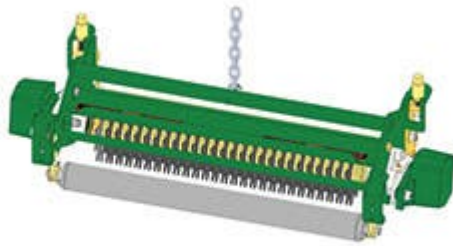

# Replaces John Deere 2500B Riding Greens Mower Parts

*Verti-Cut Unit - Serial up to 030000*  
*Complete Verti-Cut Unit*

All original equipment manufacturers names and part numbers are used for identification purposes only, and we are in no way implying that our products are original equipment parts. Prices subject to change without notice.

# Replaces John Deere 2500B Riding Greens Mower Parts

Verti-Cut Unit - Serial up to 030000  
Complete Verti-Cut Unit

Item No	R&R Part No.	OEM Part No.	Description	Qty Req	Order Quantity
---------	--------------	--------------	-------------	---------	----------------

## Standard Verti-Cut Unit

1	<b>R130125</b>	BM19916	Complete Standard Verti-Cut Unit	0	
---	----------------	---------	----------------------------------	---	--

*Tech Note: R&R Verti-Cut Units Complete with RAMT2703 Verti-Cut Blades, RAET10111 Solid Front Roller & RAMT1060 Solid Rear Roller:*

## Custom Cutting Unit

2	<b>R130125-SPL</b>		Custom Verti-Cut Unit	0	
---	--------------------	--	-----------------------	---	--

*Tech Note: R&R Custom Cutting Unit price does not include Verti-Cut Reel, Front Roller and Rear Roller. Select these options from the parts list to complete custom unit.:*