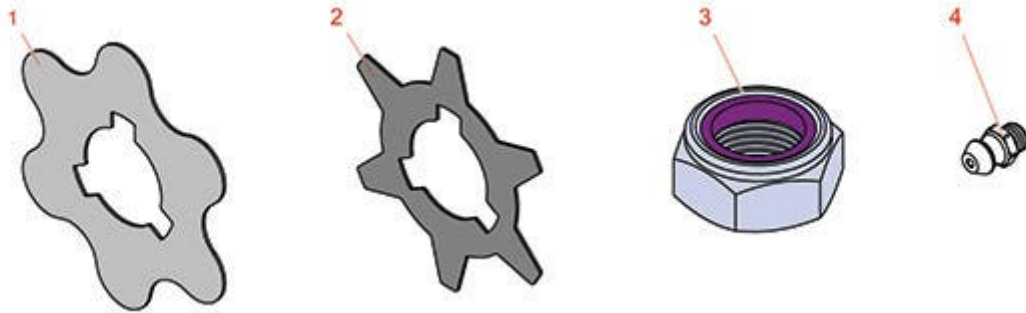

Replaces John Deere 2500B Riding Greens Mower Parts

*Cutting Unit - Serial 030001 & up
Greens Tender*

All original equipment manufacturers names and part numbers are used for identification purposes only, and we are in no way implying that our products are original equipment parts. Prices subject to change without notice.

Replaces John Deere 2500B Riding Greens Mower Parts

Cutting Unit - Serial 030001 & up
Greens Tender

Item No	R&R Part No.	OEM Part No.	Description	Qty Req	Order Quantity
1	RMT2624	MT2624	Knife - Greens Conditioner	72	
<i>Tech Note: Model 030001 & Up:</i>					
2	RET14707	ET14707	Verti-Cut Blade - .025 x 2.375	72	
3	RN198341	N198341	Nut - Nyloc 7/8-14	1	
4	R302-5	JD7797, JD7842, JD7844	Fitting - Grease	2	