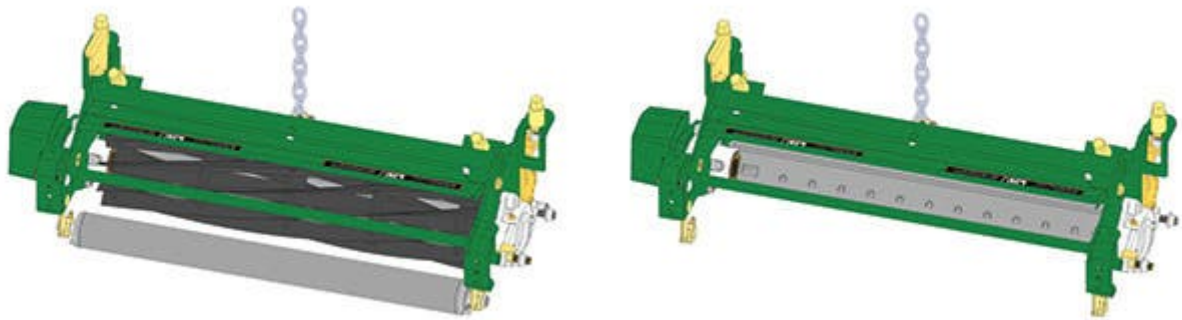

# Replaces John Deere 2500B Riding Greens Mower Parts

*Cutting Unit - Serial up to 030000*  
*Complete Cutting Unit*

All original equipment manufacturers names and part numbers are used for identification purposes only, and we are in no way implying that our products are original equipment parts. Prices subject to change without notice.

# Replaces John Deere 2500B Riding Greens Mower Parts

Cutting Unit - Serial up to 030000  
Complete Cutting Unit

Item No	R&R Part No.	OEM Part No.	Description	Qty Req	Order Quantity
---------	--------------	--------------	-------------	---------	----------------

## Standard Cutting Unit

1	<b>R130120</b>	BM18973	Complete Standard Cutting Unit	0	
---	----------------	---------	--------------------------------	---	--

*Tech Note: R&R Cutting Units Complete with RAET10826 9 Blade Reel, RET14402 Thin Bedknife, RAMT1061 Grooved Front Roller & RAMT1060 Solid Rear Roller:*