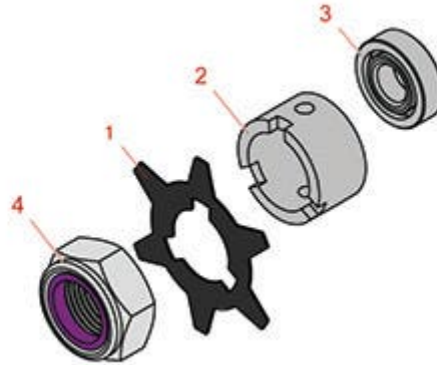

# Replaces John Deere 2500B Riding Greens Mower Parts

*Cutting Unit - Serial up to 030000  
Greens Tender*

All original equipment manufacturers names and part numbers are used for identification purposes only, and we are in no way implying that our products are original equipment parts. Prices subject to change without notice.

# Replaces John Deere 2500B Riding Greens Mower Parts

*Cutting Unit - Serial up to 030000  
Greens Tender*

Item No	R&R Part No.	OEM Part No.	Description	Qty Req	Order Quantity
1	<b>RET14707</b>	ET14707	Verti-Cut Blade - .025 x 2.375	72	
2	<b>RET14917</b>	ET14917	Spacer	1	
3	<b>RET16026</b>	ET16026	Bearing	4	
4	<b>RN198341</b>	N198341	Nut - Nyloc 7/8-14	1	