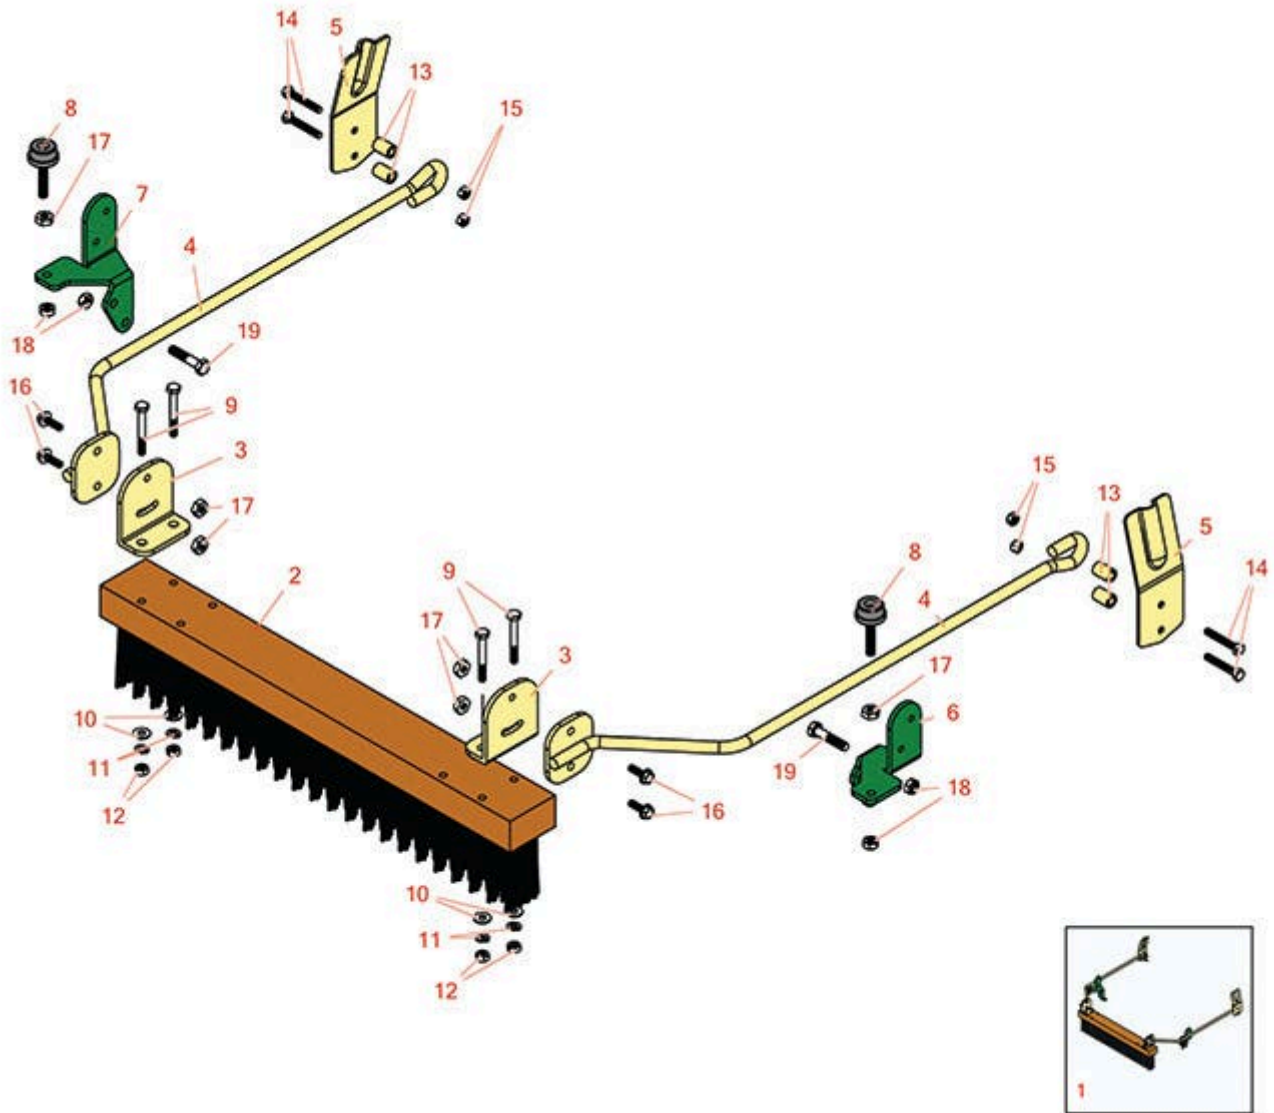

Replaces John Deere 220 Greens Mower

Parts

Cutting Unit
Brush Kit

All original equipment manufacturers names and part numbers are used for identification purposes only, and we are in no way implying that our products are original equipment parts. Prices subject to change without notice.

Replaces John Deere 220 Greens Mower

Parts

Cutting Unit
Brush Kit

Item No	R&R Part No.	OEM Part No.	Description	Qty Req	Order Quantity
1	R120105		Push Brush Kit - Fits 220-220B	1	
<i>Tech Note: Includes 8 ea: R81-0130 Nut; 6 ea: R3296-29 Locknut; 4 ea: R322-42 Bolt, R33103-020 Bolt, R33103-040 Bolt, R400120 Bolt, R453023 Washer, R3253-3 Washer, R443102 Nut, R49-0390 Spacer, R106-8454 Rod Assy, R105-9612 Spring, R32141-3... <Click Part# for more>:</i>					
Other Parts Available					
2	R391235		Brush - 18/22 in Nylon Push	1	
3	R150283		Bracket - Brush - Fits R&R Brush Only	2	
4	R106-8454		Rod Assy - Brush	2	
5	R105-9612		Spring - Brush	2	
6	R120106		Bracket - LH	1	
7	R120107		Bracket - RH	1	
8	R32141-36		Screw Adjustment	2	
9	R400120		Bolt - Hex HD 1/4-20 x 2	4	
10	R453023		Washer - Flat 1/4	4	
11	R3253-3		Washer - Lock 1/4	4	
12	R443102		Nut - 1/4-20 Yellow Zinc	4	
13	R49-0390		Spacer	4	
14	R33103-040		Bolt - Hex Washer M6-1.0 x 40	4	
15	R81-0130		Nut - 6mm-1.0 Flanged Lock Nylon	8	
16	R33103-020		Bolt - Hex Washer M6-1.0 x 20	4	
17	R443106		Nut - 5/16-18 Y/Zinc Plated	2	
18	R3296-29		Locknut - 5/16-18 ESNA	6	

Replaces John Deere 220 Greens Mower

Parts

*Cutting Unit
Brush Kit*

Item No	R&R Part No.	OEM Part No.	Description	Qty Req	Order Quantity
19	R322-42		Bolt - Hex Tap 5/16-18 x 1-1/2	4	

All original equipment manufacturers names and part numbers are used for identification purposes only, and we are in no way implying that our products are original equipment parts. Prices subject to change without notice.