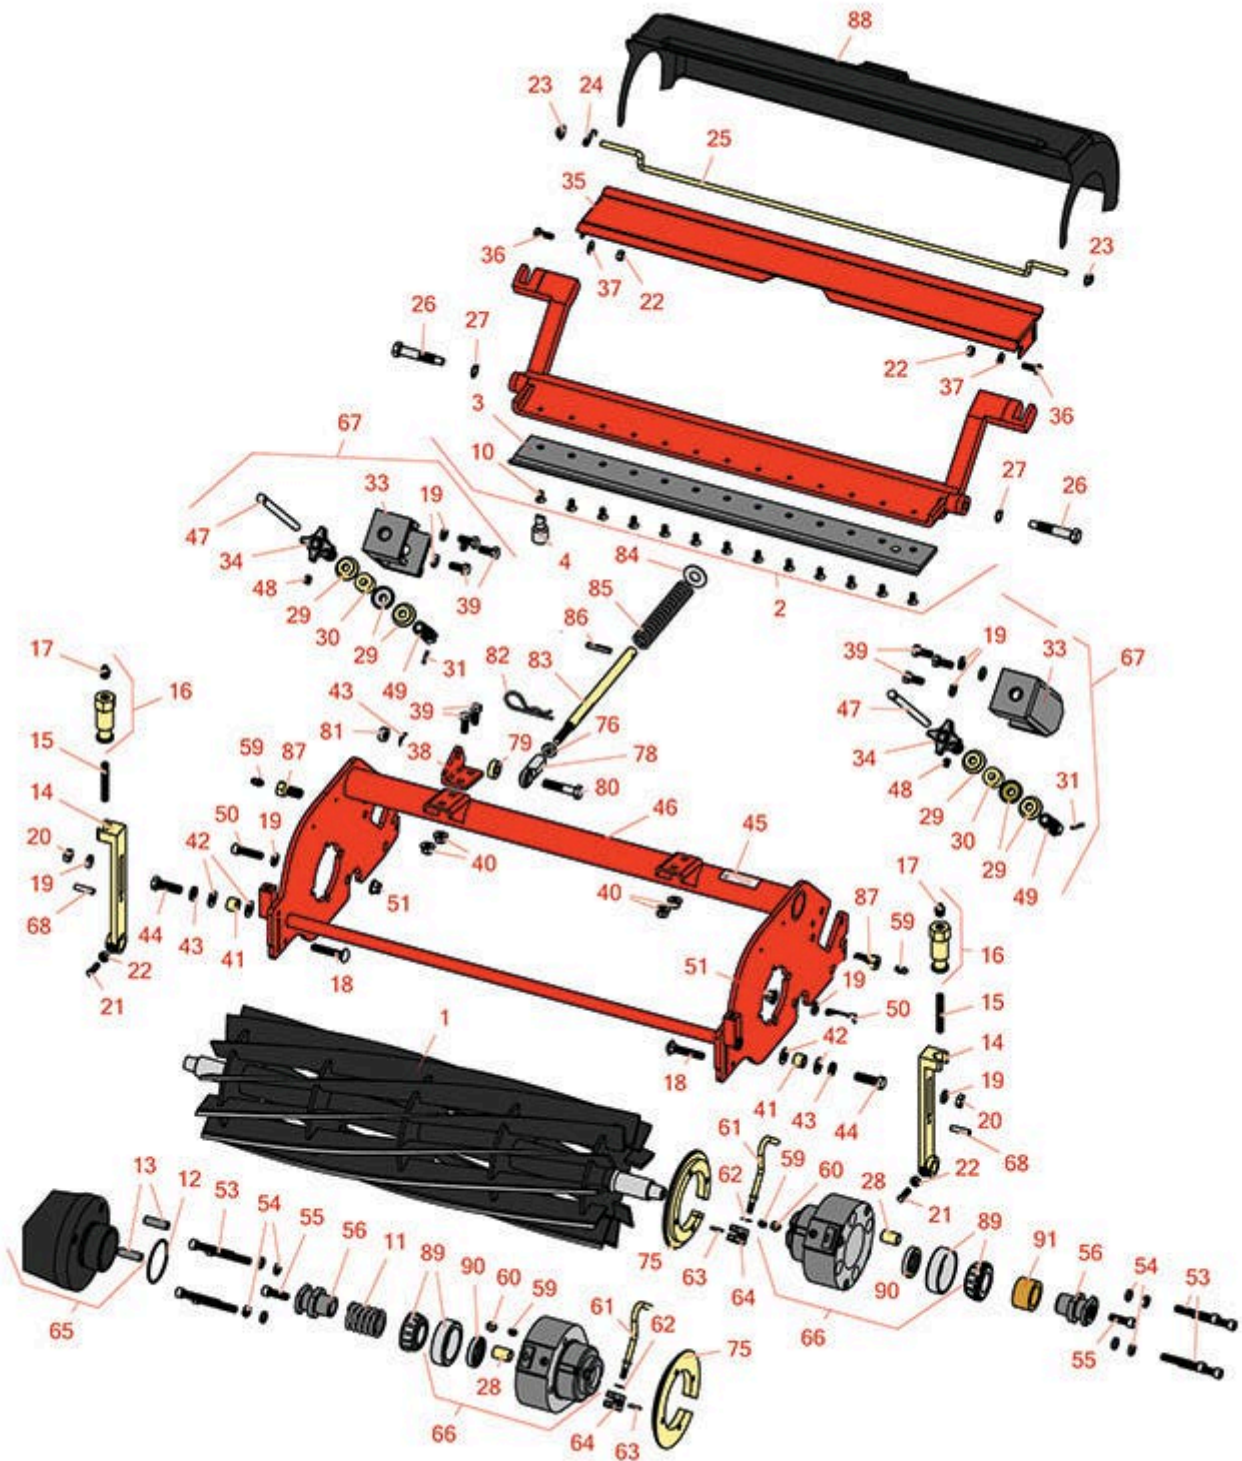

Replaces Jacobsen LF-570 Parts

7" Cutting Unit
Reel & Bedknife

All original equipment manufacturers names and part numbers are used for identification purposes only, and we are in no way implying that our products are original equipment parts. Prices subject to change without notice.

Replaces Jacobsen LF-570 Parts

7" Cutting Unit
Reel & Bedknife

Item No	R&R Part No.	OEM Part No.	Description	Qty Req	Order Quantity
---------	--------------	--------------	-------------	---------	----------------

Other Parts Available

10	R101272	101272, 3009138, 402578, 800813	Screw - Bedknife 1/4-20 x 1/2	13	
----	---------	--	-------------------------------	----	--

All original equipment manufacturers names and part numbers are used for identification purposes only, and we are in no way implying that our products are original equipment parts. Prices subject to change without notice.

Replaces Jacobsen LF-570 Parts

7" Cutting Unit
Reel & Bedknife

Item No	R&R Part No.	OEM Part No.	Description	Qty Req	Order Quantity
11	R3004734	3004734	Spring - Compression	1	
12	R3006021	3006021	O-Ring	1	
13	R3006022	3006022	Pin - Hardened Counter Balance	2	
14	R3004738	3004738	Adjuster - Front Roller	2	
15	R343616	343616, 443102	Stud	2	
16	R365009	3005692, 365009, 365170, 441674	Knob - Adjusting Roller	2	
17	R471219	366852, 471219	Zerk - Grease	2	
18	R441674	441674	Screw - 5/16-18 x 1-3/4 Carriage	2	
19	R446136	446134, 446136	Washer - Lock 5/16 Zinc	2	
20	R443106	443106	Nut - 5/16-18 Y/Zinc Plated	2	
21	R352737	352737	Screw - Set 1/4 x 7/8 Sq Head	2	
22	R443102	443102	Nut - 1/4-20 Yellow Zinc	4	
23	R445525	445525	Nut - 1/4 Pal	2	
24	R3009281	3009281	Spring - Torsion 22 Roller	1	
25	R3009280	3009280	Scraper - 22 Rear Roller (Rod)	1	
26	R347169	347169, 365501	Stud - Backing RH 2-5/16	2	
27	R454017	454017	Shim - Bed Bar Bolt	2	
28	R545940	2500759, 545940	Bushing	2	