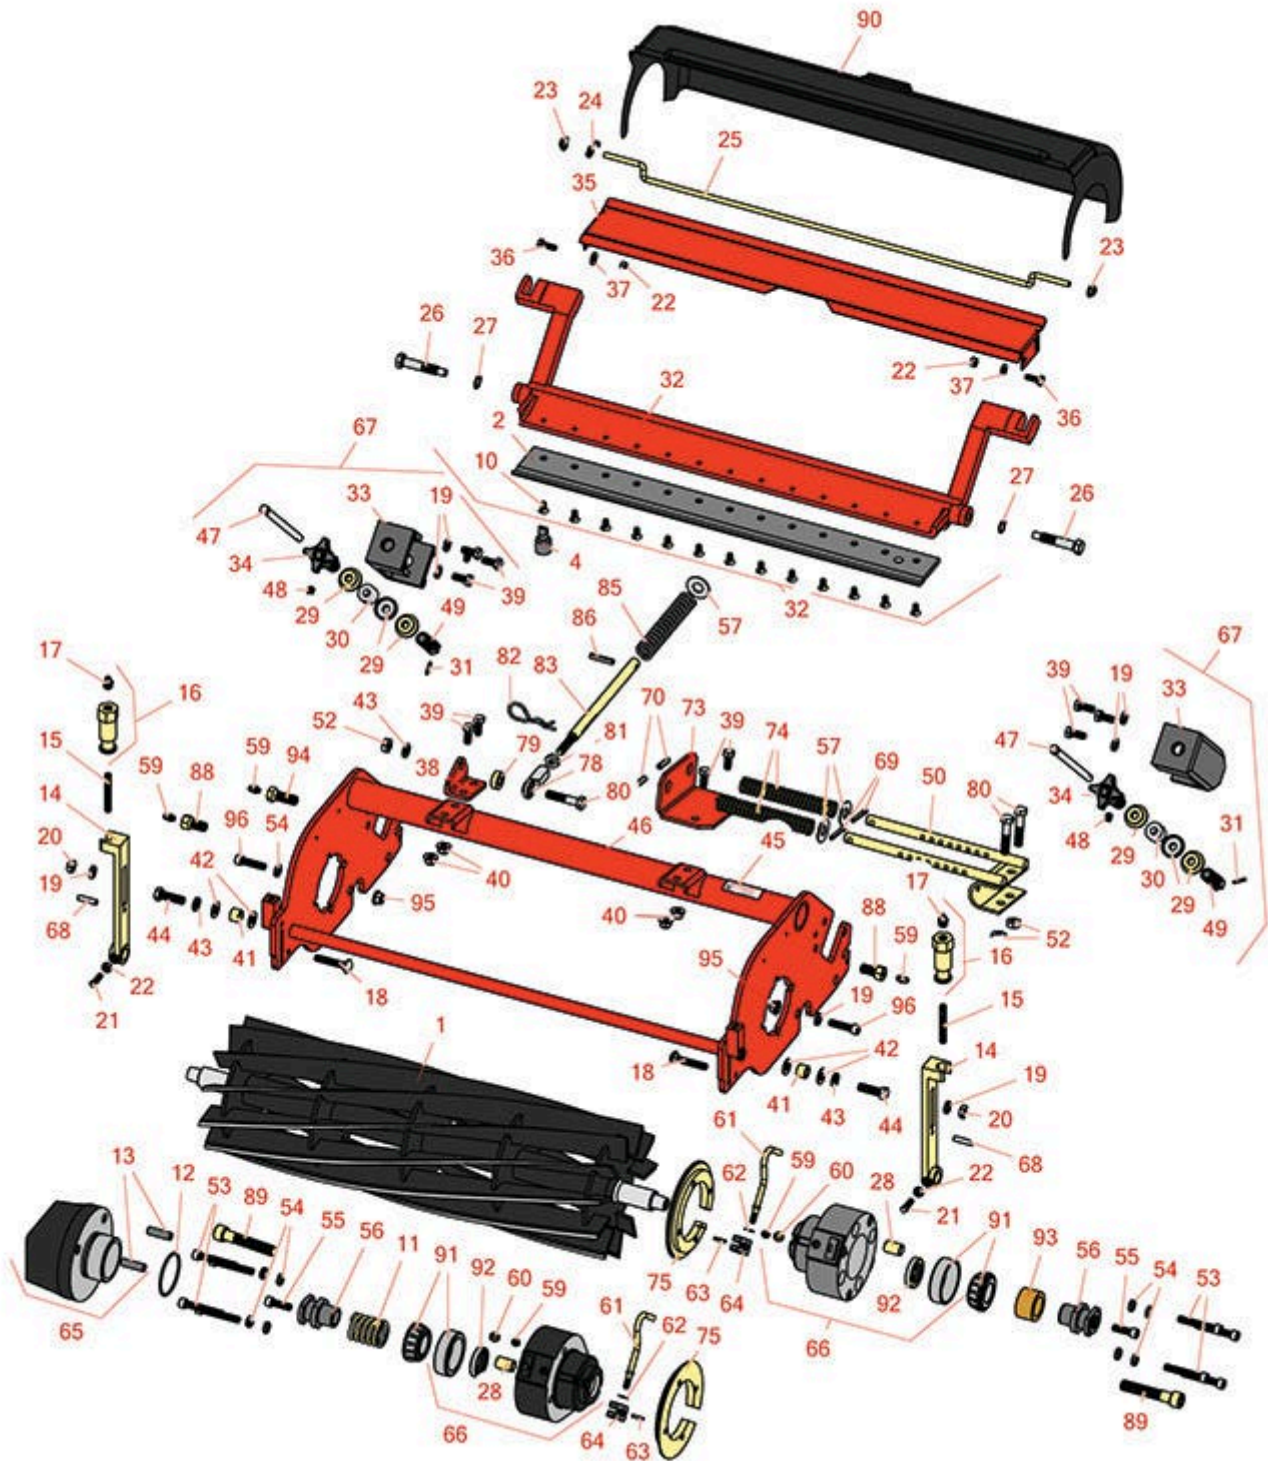

Replaces Jacobsen LF-3800 Parts

7" Reel Units
Reel & Bedknife

All original equipment manufacturers names and part numbers are used for identification purposes only, and we are in no way implying that our products are original equipment parts. Prices subject to change without notice.

Replaces Jacobsen LF-3800 Parts

7" Reel Units
Reel & Bedknife

Item No	R&R Part No.	OEM Part No.	Description	Qty Req	Order Quantity
---------	--------------	--------------	-------------	---------	----------------

Other Parts Available

10	R101272	101272, 3009138, 402578, 800813	Screw - Bedknife 1/4-20 x 1/2	13	
11	R3004734	3004734	Spring - Compression	1	
12	R3006021	3006021	O-Ring	1	
13	R3006022	3006022	Pin - Hardened Counter Balance	2	
14	R3004738	3004738	Adjuster - Front Roller	2	

Replaces Jacobsen LF-3800 Parts

7" Reel Units
Reel & Bedknife

Item No	R&R Part No.	OEM Part No.	Description	Qty Req	Order Quantity
15	R343616	343616, 443102	Stud	2	
16	R365009	3005692, 365009, 365170, 441674	Knob - Adjusting Roller	2	
17	R471219	366852, 471219	Zerk - Grease	2	
18	R441674	441674	Screw - 5/16-18 x 1-3/4 Carriage	2	
19	R446136	446134, 446136	Washer - Lock 5/16 Zinc	2	
20	R443106	443106	Nut - 5/16-18 Y/Zinc Plated	2	
21	R352737	352737	Screw - Set 1/4 x 7/8 Sq Head	2	
22	R443102	443102	Nut - 1/4-20 Yellow Zinc	4	
23	R445525	445525	Nut - 1/4 Pal	2	
24	R3009281	3009281	Spring - Torsion 22 Roller	1	
24	R3005267	3005267	Spring - Torsion 24 Roller	1	
25	R3009280	3009280	Scraper - 22 Rear Roller (Rod)	1	
26	R347169	347169, 365501	Stud - Backing RH 2-5/16	2	
27	R454017	454017	Shim - Bed Bar Bolt	2	
28	R545940	2500759, 545940	Bushing	2	
29	R3009892	3009075, 3009892	Spacer - Cup	6	
30	R3010470	3008946, 3010470	Spring - Urethane	2	
31	R460026	460026	Pin - Cotter 1/8 x 3/4	2	