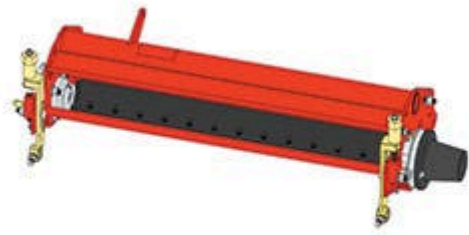

Replaces Jacobsen LF-3800 Parts

5" Reel Units

Complete Cutting Unit

All original equipment manufacturers names and part numbers are used for identification purposes only, and we are in no way implying that our products are original equipment parts. Prices subject to change without notice.

Replaces Jacobsen LF-3800 Parts

5" Reel Units

Complete Cutting Unit

Item R&R
No Part No.

OEM
Part No.

Description

Qty
Req

Order
Quantity