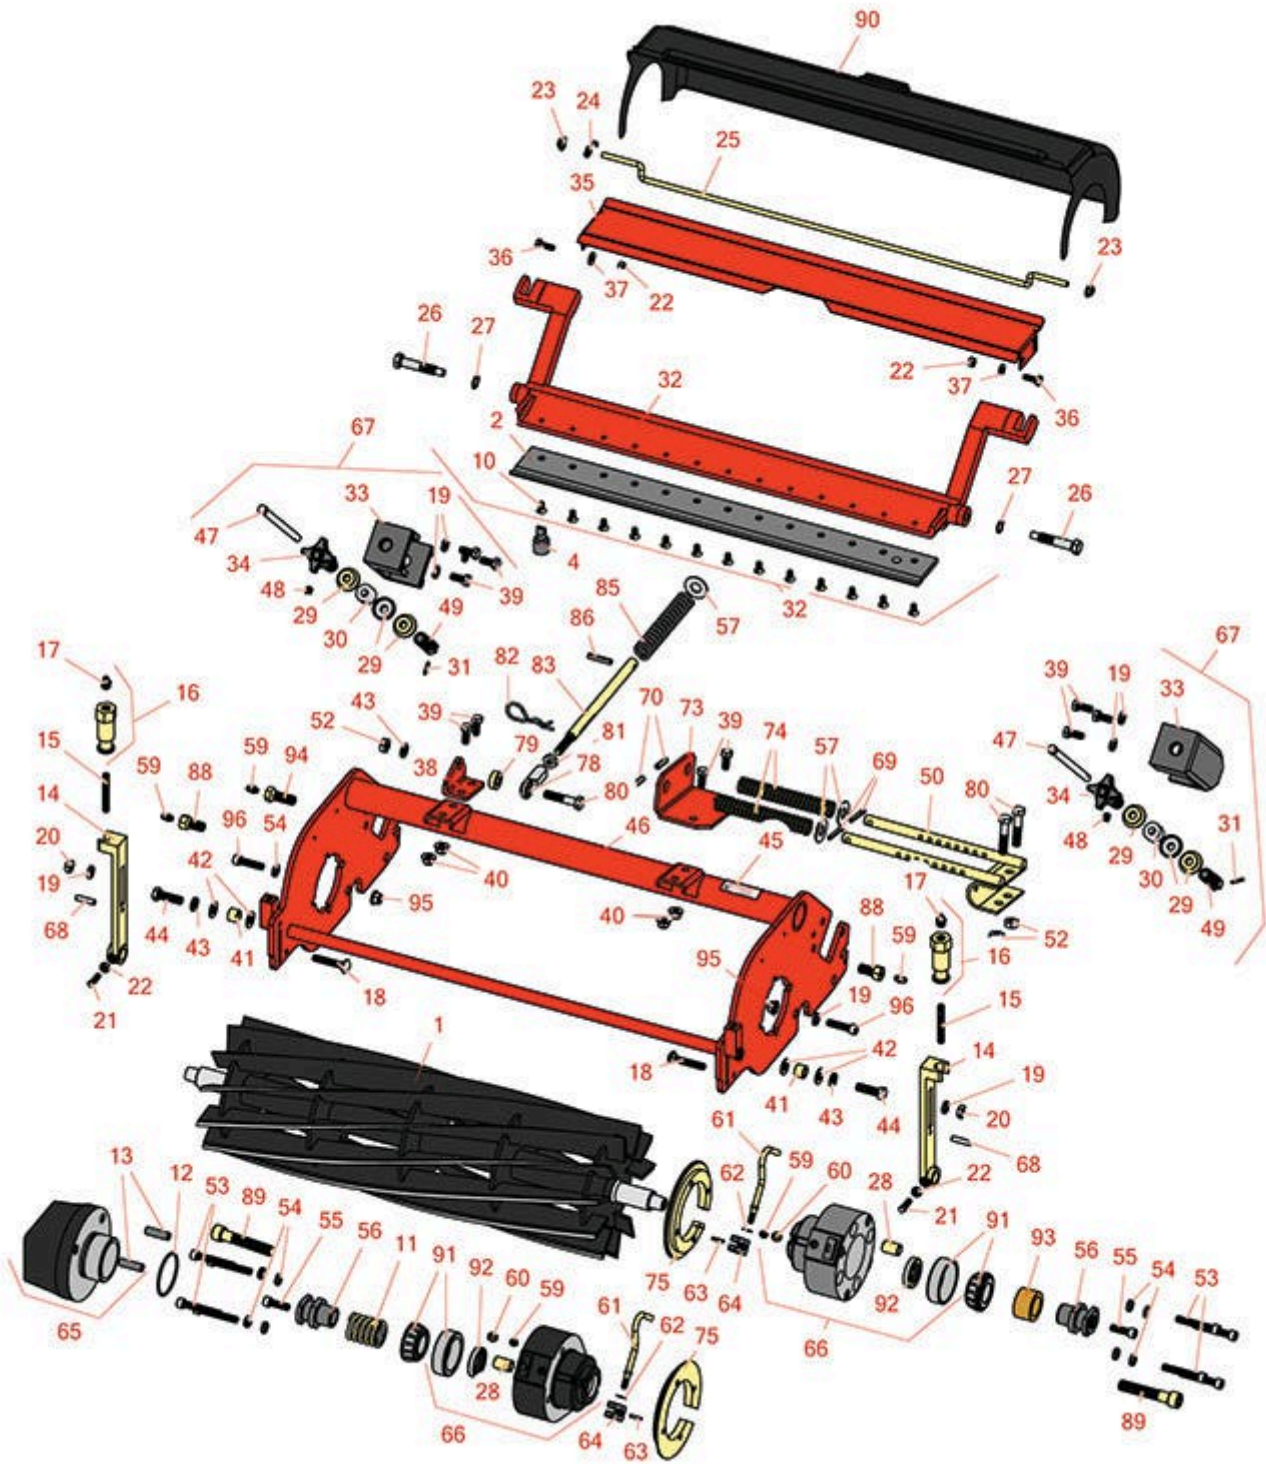

Replaces Jacobsen LF-3400 Parts

7" Reel Units
Reel & Bedknife

All original equipment manufacturers names and part numbers are used for identification purposes only, and we are in no way implying that our products are original equipment parts. Prices subject to change without notice.

Replaces Jacobsen LF-3400 Parts

7" Reel Units
Reel & Bedknife

Item No	R&R Part No.	OEM Part No.	Description	Qty Req	Order Quantity
---------	--------------	--------------	-------------	---------	----------------

Other Parts Available

10	R101272	101272, 3009138, 402578, 800813	Screw - Bedknife 1/4-20 x 1/2	13	
11	R3004734	3004734	Spring - Compression	1	
12	R3006021	3006021	O-Ring	1	
13	R3006022	3006022	Pin - Hardened Counter Balance	2	
14	R3004738	3004738	Adjuster - Front Roller	2	

Replaces Jacobsen LF-3400 Parts

7" Reel Units
Reel & Bedknife

Item No	R&R Part No.	OEM Part No.	Description	Qty Req	Order Quantity
15	R343616	343616, 443102	Stud	2	
16	R365009	3005692, 365009, 365170, 441674	Knob - Adjusting Roller	2	
17	R471219	366852, 471219	Zerk - Grease	2	
18	R441674	441674	Screw - 5/16-18 x 1-3/4 Carriage	2	
19	R446136	446134, 446136	Washer - Lock 5/16 Zinc	2	
20	R443106	443106	Nut - 5/16-18 Y/Zinc Plated	2	
21	R352737	352737	Screw - Set 1/4 x 7/8 Sq Head	2	
22	R443102	443102	Nut - 1/4-20 Yellow Zinc	4	
23	R445525	445525	Nut - 1/4 Pal	2	
24	R3009281	3009281	Spring - Torsion 22 Roller	1	
24	R3005267	3005267	Spring - Torsion 24 Roller	1	
25	R3009280	3009280	Scraper - 22 Rear Roller (Rod)	1	
26	R347169	347169, 365501	Stud - Backing RH 2-5/16	2	
27	R454017	454017	Shim - Bed Bar Bolt	2	
28	R545940	2500759, 545940	Bushing	2	
29	R3009892	3009075, 3009892	Spacer - Cup	6	
30	R3010470	3008946, 3010470	Spring - Urethane	2	
31	R460026	460026	Pin - Cotter 1/8 x 3/4	2	