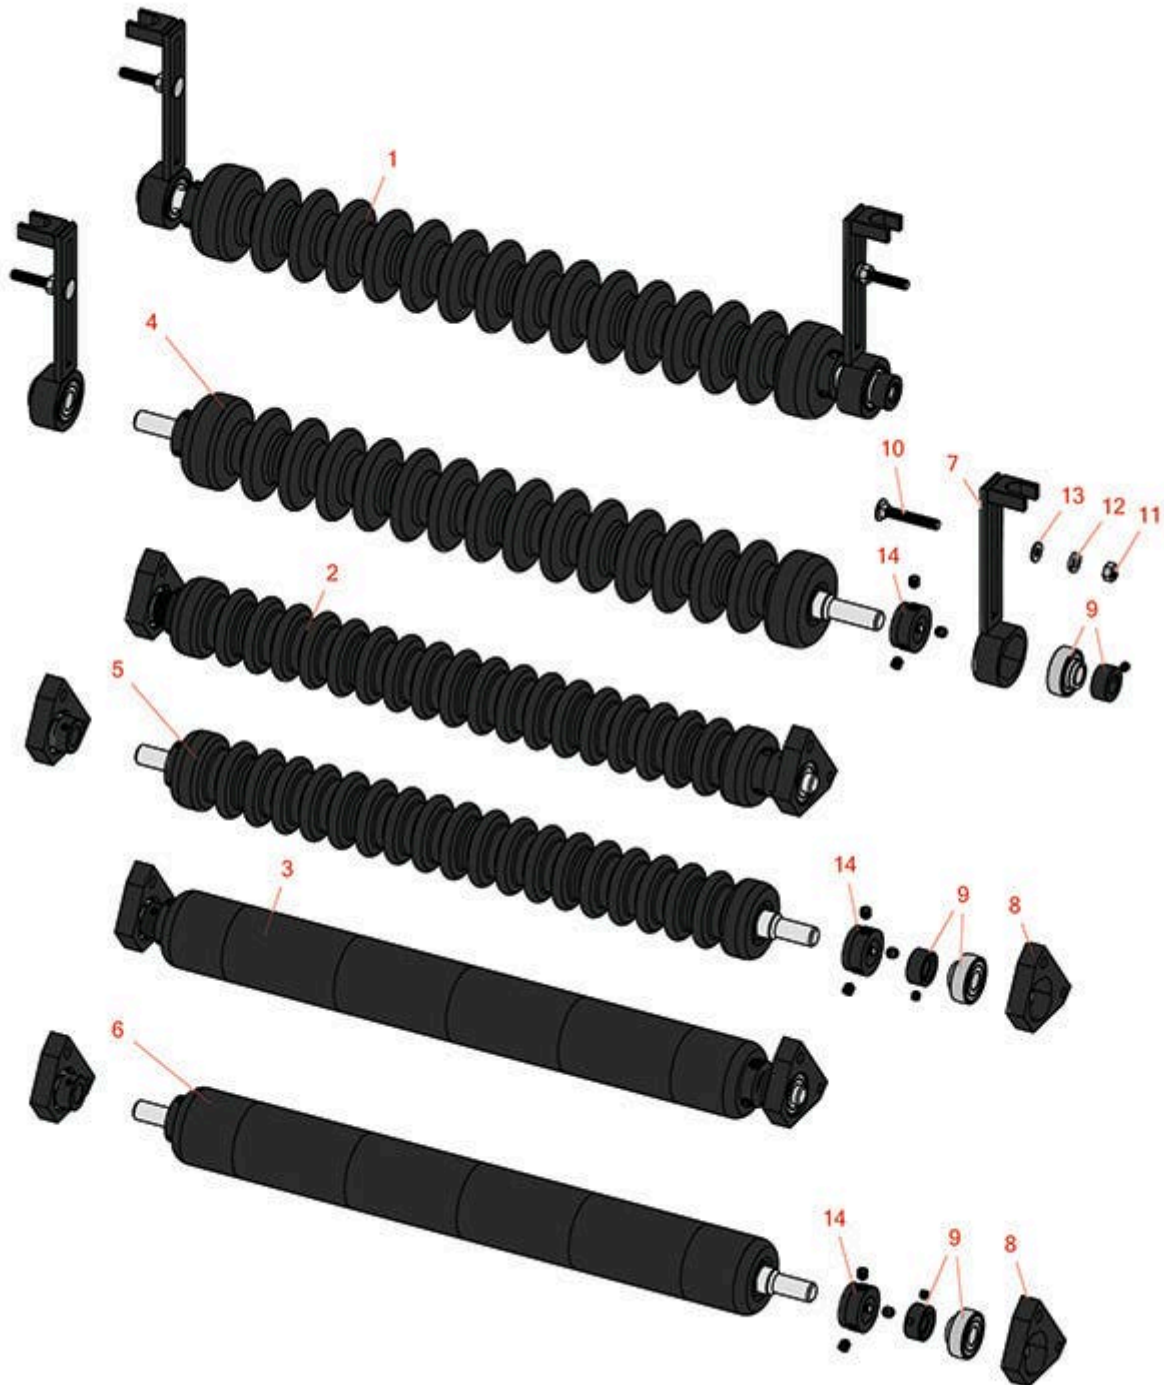

Replaces Jacobsen LF-3400 Parts

7" Reel Units

Minuteman Roller System

All original equipment manufacturers names and part numbers are used for identification purposes only, and we are in no way implying that our products are original equipment parts. Prices subject to change without notice.

Replaces Jacobsen LF-3400 Parts

7" Reel Units

Minuteman Roller System

Item R&R
No Part No.

OEM
Part No.

Description

Qty
Req

Order
Quantity

Complete Minuteman Roller Systems

1	RMJ3301		Minuteman Front Grooved Roller System	0
---	----------------	--	---------------------------------------	---

Tech Note: Complete roller systems include roller, two brackets with bearings and mounting hardware.:

10	RMM602		Bolt - Carriage 5/16-18 x 2 Gr 5	2
----	---------------	--	----------------------------------	---

11	RMM603		Nut - Hex 5/16-18	2
----	---------------	--	-------------------	---

12	R446136	446134, 446136	Washer - Lock 5/16 Zinc	2
----	----------------	-------------------	-------------------------	---