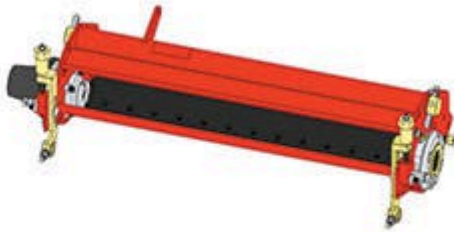

Replaces Jacobsen LF-3400 Parts

5" Reel Units

Complete Cutting Unit

All original equipment manufacturers names and part numbers are used for identification purposes only, and we are in no way implying that our products are original equipment parts. Prices subject to change without notice.

Replaces Jacobsen LF-3400 Parts

5" Reel Units

Complete Cutting Unit

Item R&R
No Part No.

OEM
Part No.

Description

Qty
Req

Order
Quantity