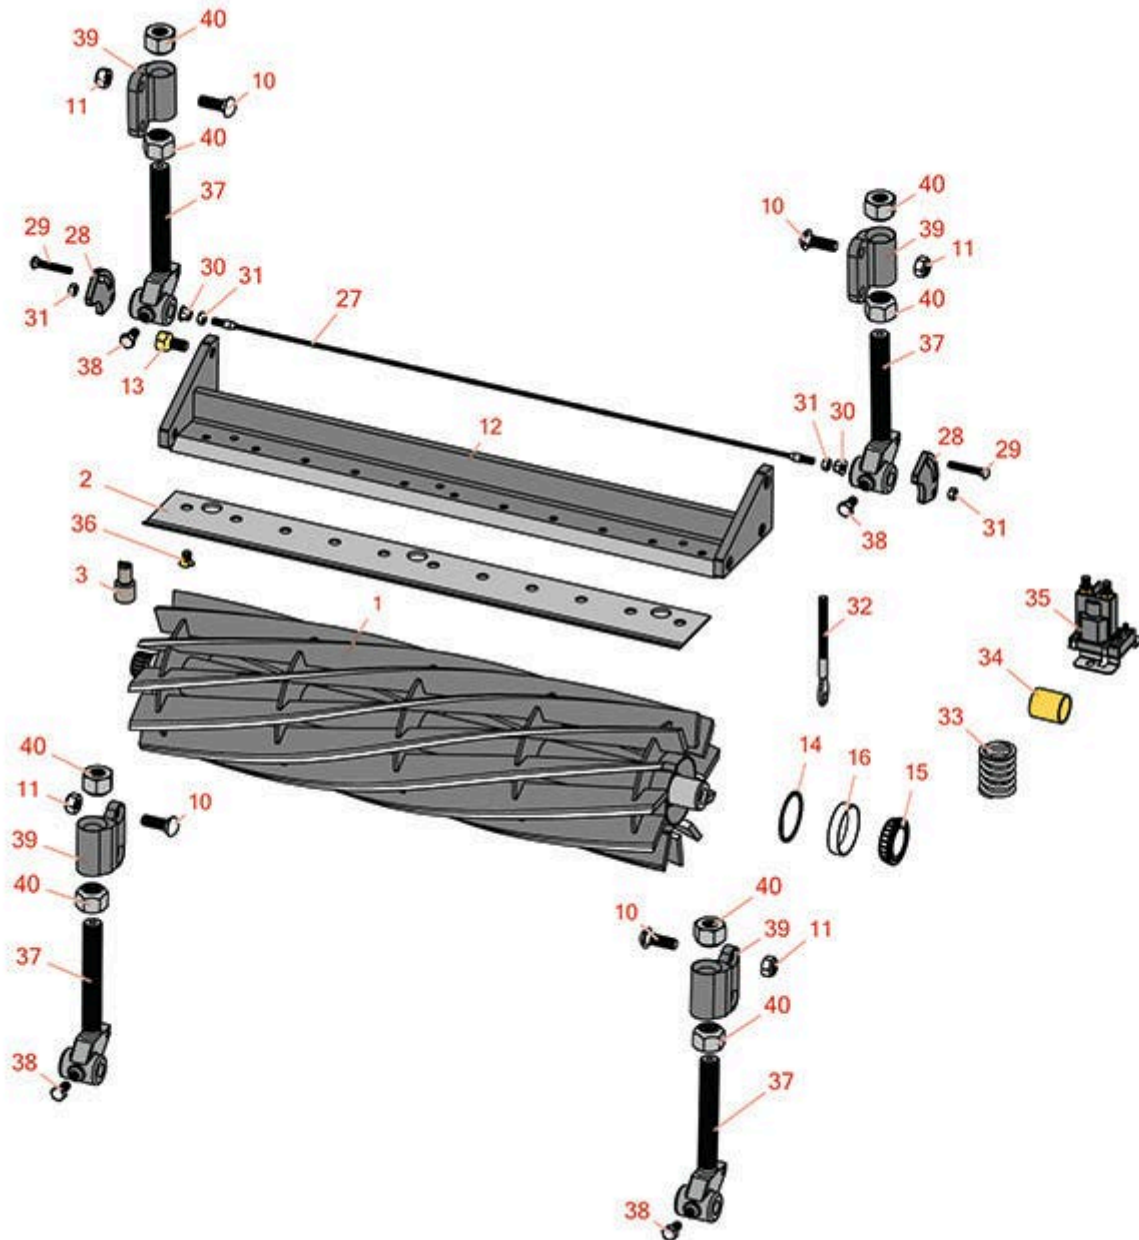

Replaces Jacobsen LF-2500 Parts

Cutting Unit
Reel & Bedknife

All original equipment manufacturers names and part numbers are used for identification purposes only, and we are in no way implying that our products are original equipment parts. Prices subject to change without notice.

Replaces Jacobsen LF-2500 Parts

Cutting Unit
Reel & Bedknife

Item R&R
No Part No.

OEM
Part No.

Description

Qty
Req

Order
Quantity

R&R Reels, Lifetime Guaranteed

1	R4115122	4115122	Reel - 11 Blade	1
---	-----------------	---------	-----------------	---

Tech Note: Fits 22 in Units Only:

1	R4115123	4115123	Reel - 7 Blade	1
---	-----------------	---------	----------------	---

Other Parts Available

10	R64243-01	64243-01	Bolt - Carriage M10-1.5 x 30	4
----	------------------	----------	------------------------------	---

11	R64237-03	64237-03	Locknut - 10mm x 1.5 Nylon Jam	8
----	------------------	----------	--------------------------------	---