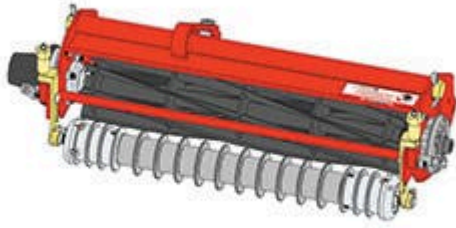

# Replaces Jacobsen LF-100 Parts

*Cutting Unit*

*Complete Cutting Unit*

All original equipment manufacturers names and part numbers are used for identification purposes only, and we are in no way implying that our products are original equipment parts. Prices subject to change without notice.

# Replaces Jacobsen LF-100 Parts

Cutting Unit

Complete Cutting Unit

Item R&R  
No Part No.

OEM  
Part No.

Description

Qty  
Req

Order  
Quantity