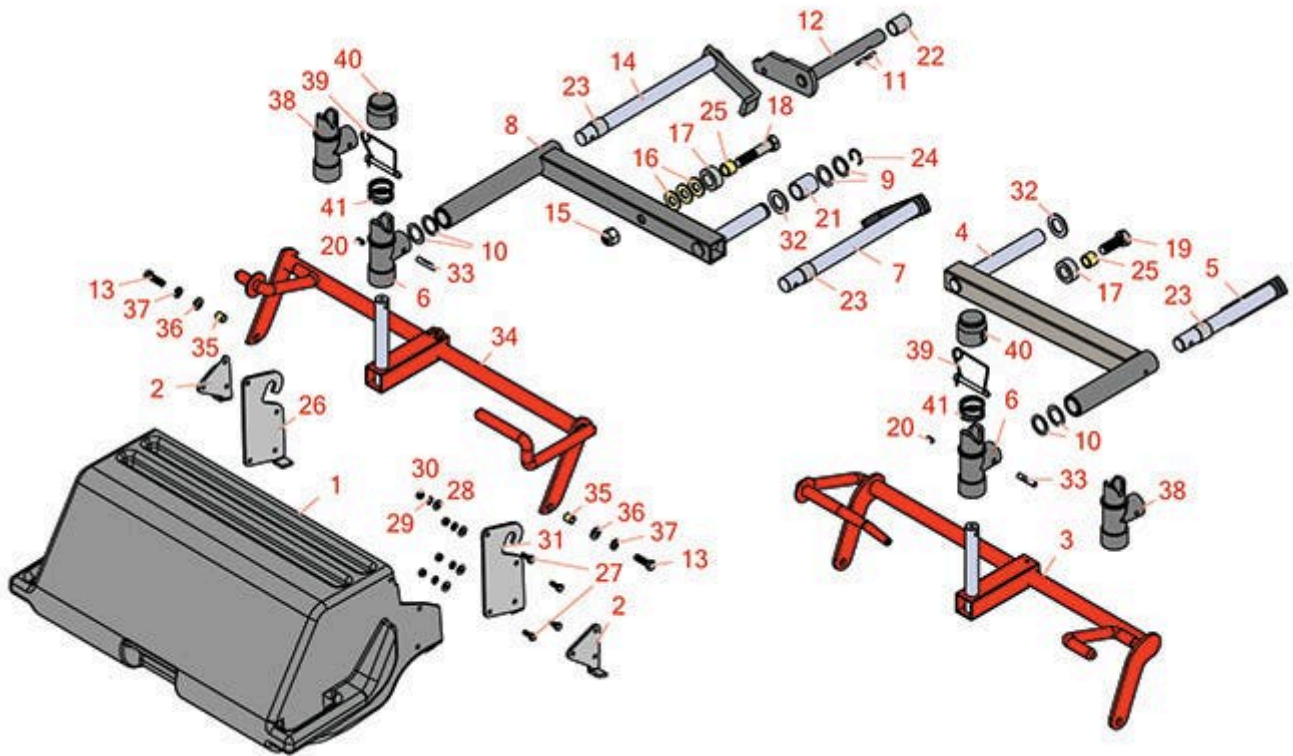

Replaces Jacobsen Greens King V & VI

Parts

Traction Unit

Grass Catcher & Lift Arm

All original equipment manufacturers names and part numbers are used for identification purposes only, and we are in no way implying that our products are original equipment parts. Prices subject to change without notice.