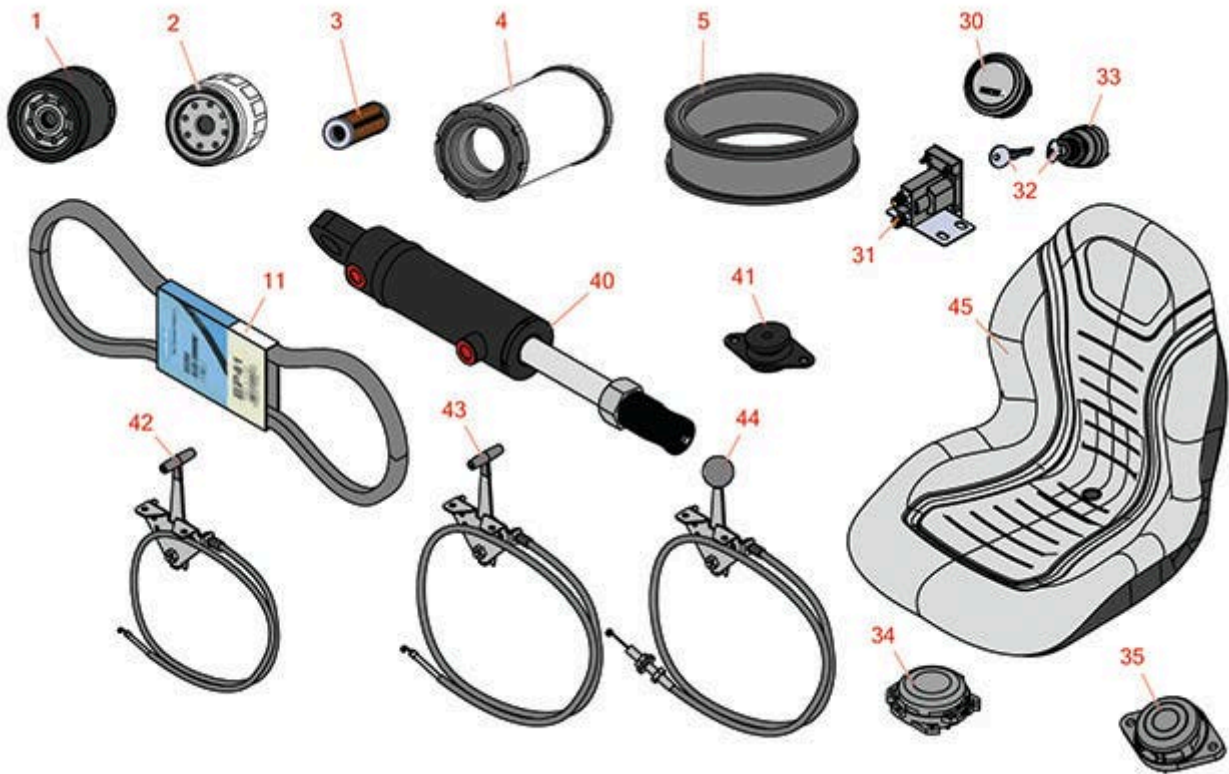

Replaces Jacobsen Greens King V & VI

Parts

Traction Unit
Filters, Gauges & Belts

All original equipment manufacturers names and part numbers are used for identification purposes only, and we are in no way implying that our products are original equipment parts. Prices subject to change without notice.

Replaces Jacobsen Greens King V & VI

Parts

Traction Unit

Filters, Gauges & Belts

Item No	R&R Part No.	OEM Part No.	Description	Qty Req	Order Quantity
---------	--------------	--------------	-------------	---------	----------------

Tech Note: This seat will not accept seat belts:

45	R120-5179	120-5179	Large Seat Cover - Gray	1	
----	------------------	----------	-------------------------	---	--

All original equipment manufacturers names and part numbers are used for identification purposes only, and we are in no way implying that our products are original equipment parts. Prices subject to change without notice.