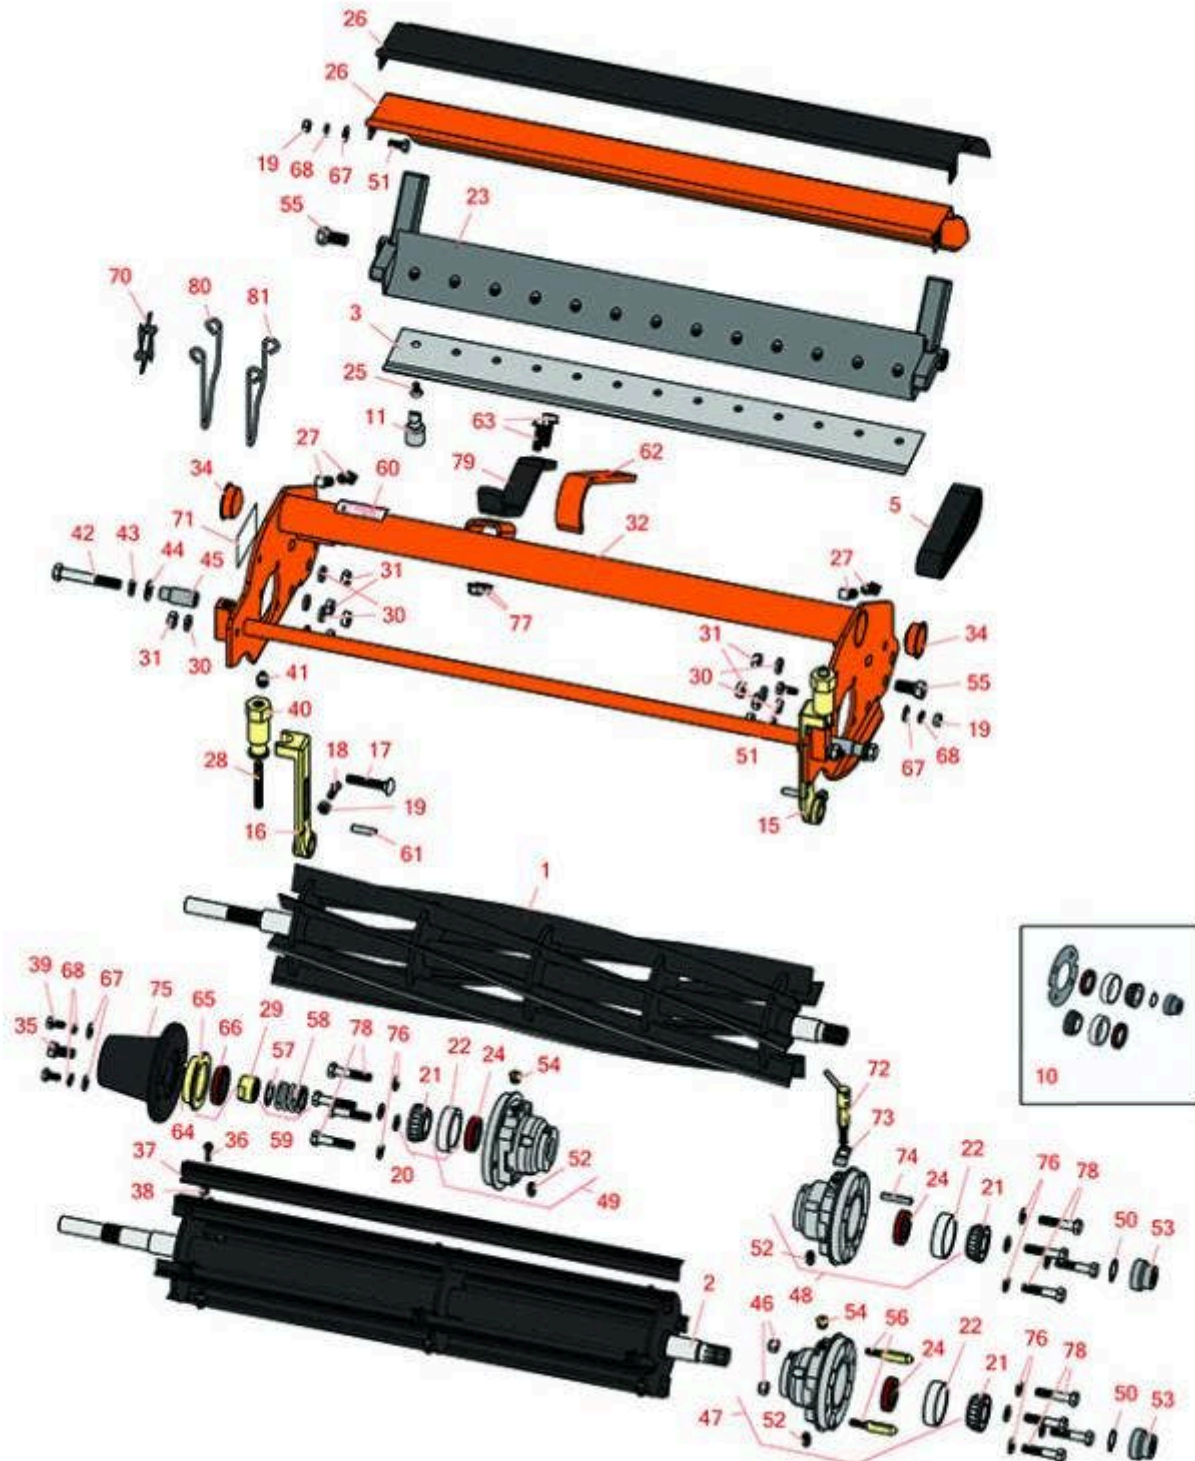

Replaces Jacobsen Greens King V & VI

Parts

Cutting Unit
Reel & Bedknife

All original equipment manufacturers names and part numbers are used for identification purposes only, and we are in no way implying that our products are original equipment parts. Prices subject to change without notice.

Replaces Jacobsen Greens King V & VI

Parts

Cutting Unit
Reel & Bedknife

Item No	R&R Part No.	OEM Part No.	Description	Qty Req	Order Quantity
---------	--------------	--------------	-------------	---------	----------------

Replaces Jacobsen Greens King V & VI

Parts

Cutting Unit
Reel & Bedknife

Item No	R&R Part No.	OEM Part No.	Description	Qty Req	Order Quantity
22	R254-79	254-79, 4121175	Cup - Bearing	2	
<i>Tech Note: Use R254-79M installation mandrel to properly install race.:</i>					
23	R220278	121856, 220278, 5000415	Backing Bar - Cast	1	
24	R336962	336962	Seal	2	
25	R101272	101272, 3009138, 402578, 800813	Screw - Bedknife 1/4-20 x 1/2	13	
26	R390950	126724, 2810043, 390950	Shield - Grass	1	
26	R2810043	2810043	Shield - Grass	1	
27	R412506	412503, 412506	Screw - Bed Bar Adjusting	4	
28	R343616	343616, 443102	Stud	2	
29	R364900	364900	Nut - Reel Tension	1	
30	R446136	446134, 446136	Washer - Lock 5/16 Zinc	10	
31	R443106	443106	Nut - 5/16-18 Y/Zinc Plated	10	
32	R122685	119245, 122685, 503325	Frame	1	
32	R5002577	5002577	Frame - Reel	1	
34	R285-14		Plug - Pipe Frame	2	
35	R400294	400294	Screw - 3/8 24 x 3/4 Hex C/Zinc	1	