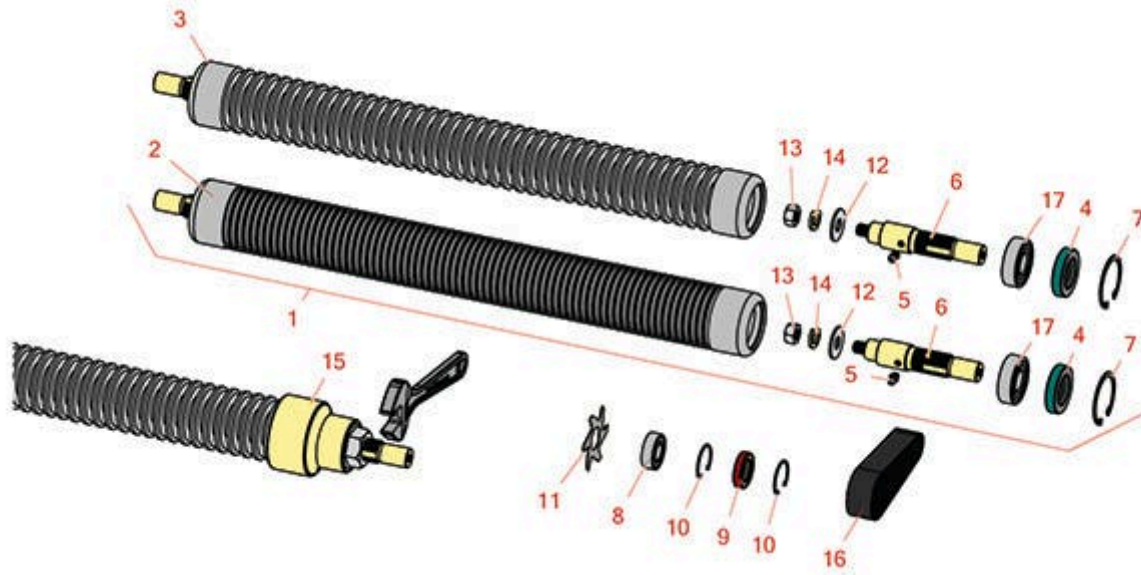

Replaces Jacobsen Greens King V & VI

Parts

Cutting Unit
Groomer Roller

All original equipment manufacturers names and part numbers are used for identification purposes only, and we are in no way implying that our products are original equipment parts. Prices subject to change without notice.

Replaces Jacobsen Greens King V & VI

Parts

Cutting Unit
Groomer Roller

| Item No | R&R Part No. | OEM Part No. | Description | Qty Req | Order Quantity |
|---------|--------------|--------------|-------------|---------|----------------|
|---------|--------------|--------------|-------------|---------|----------------|

Groomer Rollers

| | | | | | |
|---|----------------|--|------------------------|---|--|
| 1 | R100115 | | Groomer Roller - 22 in | 1 | |
|---|----------------|--|------------------------|---|--|

Tech Note: Note: 2 1/2 in Dia w/1/4 Spacing:

| | | | | | |
|---|----------------|--------|---|---|--|
| 2 | R390899 | 390899 | Roller Tube - Grooved 2.5 x 22 - 1/4 in Spacing | 1 | |
|---|----------------|--------|---|---|--|

Tech Note: Note: W/ 1/4 Spacing: