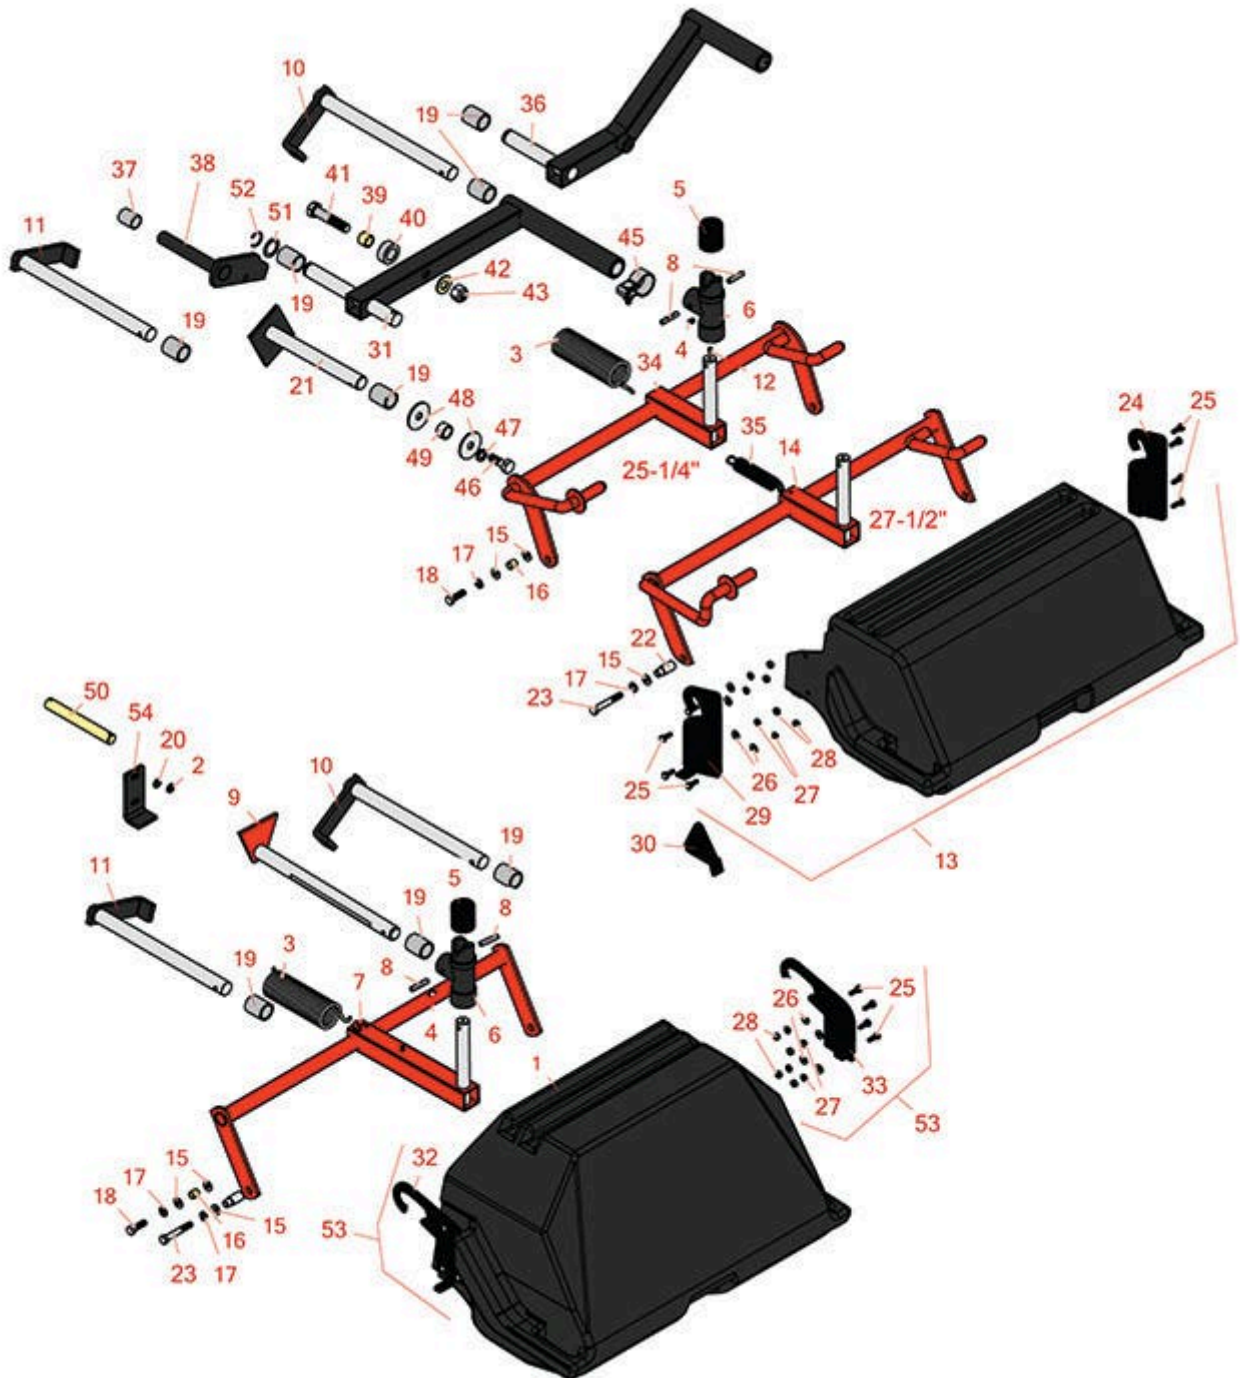

Replaces Jacobsen Greens King IV Parts

Traction Unit - Models 62302, 62303, 62305 & 62306

Grass Catcher & Lift Arm

All original equipment manufacturers names and part numbers are used for identification purposes only, and we are in no way implying that our products are original equipment parts. Prices subject to change without notice.

Replaces Jacobsen Greens King IV Parts

Traction Unit - Models 62302, 62303, 62305 & 62306

Grass Catcher & Lift Arm

Item No	R&R Part No.	OEM Part No.	Description	Qty Req	Order Quantity
1	R101535	68115	Grass Basket - Heavy Duty	1	
2	R446136	446134, 446136	Washer - Lock 5/16 Zinc	2	
3	R353935	353935	Spring - Torsion LH	1	
3	R353938	353938	Spring - Torsion RH	1	
3	R365003	365003	Spring - Torsion Center Unit	1	
4	R302-5	302-5, 471214, 471223, 471226	Fitting - Grease	1	
5	R345331	345331	Cap - Swivel Housing	1	
6	R239066	239066, 5002569	Housing - Swivel	1	
7	R131128	126732, 131128	Yoke - Assy Front	2	
7	R131129	126934, 131129	Yoke - Assy Center	1	
8	R361163	361163	Pin	1	
8	R366635	366635	Pin - Hardened w/Milled Flat	1	
8	R461336	461336	Pin - Grooved 5/16 x 1-1/2 E	1	
9	R130211	130211	Shaft - Center	1	
10	R163431	159989, 163431, 163697	Shaft - Front LH	1	
11	R163430	1000450, 159990, 163430, 163696	Shaft - Front RH	1	