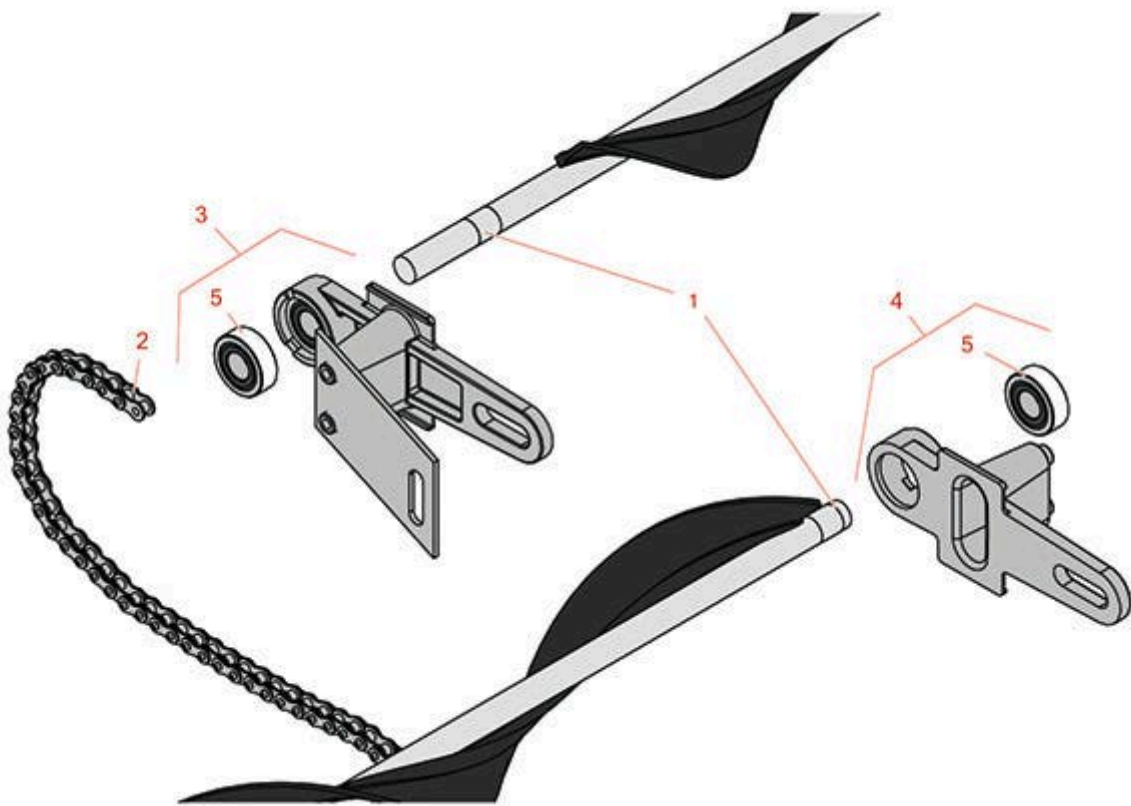

Replaces Jacobsen Greens King IV Parts

Cutting Unit
Rear Spiral Brush..

All original equipment manufacturers names and part numbers are used for identification purposes only, and we are in no way implying that our products are original equipment parts. Prices subject to change without notice.

Replaces Jacobsen Greens King IV Parts

*Cutting Unit
Rear Spiral Brush..*

Item No	R&R Part No.	OEM Part No.	Description	Qty Req	Order Quantity
1	R500775	500775	Brush - Spiral w/Shaft	1	
2	R347180	347180	Chain - Spiral Brush	1	
3	R126889	126889	Bracket - LH with Bearing	0	
3	R126890	126890	Bracket - RH with Bearing	0	
4	R126886	126886	Bracket - with Bearing	1	
5	R344545	344545	Bearing - Roller Brush Brkt	1	