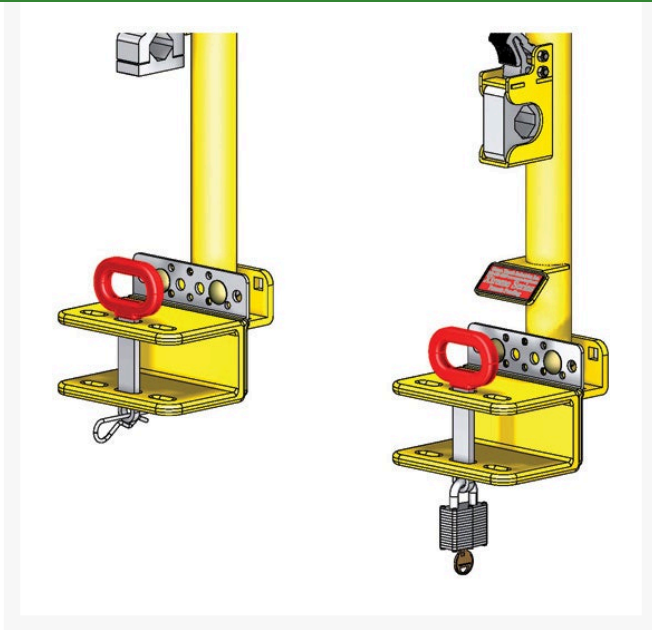

# Bracket - Extreme Pole Saw Adapter Kit

RT3250

## Details

The pole saw bracket allows you to mount one 2" pole saw to your Xtreme series trimmer rack. This bracket can be used with both open and enclosed trailer setups.

- Secures one 2" pole saw
- Fits Xtreme series trimmer rack
- Works with open or enclosed trailers