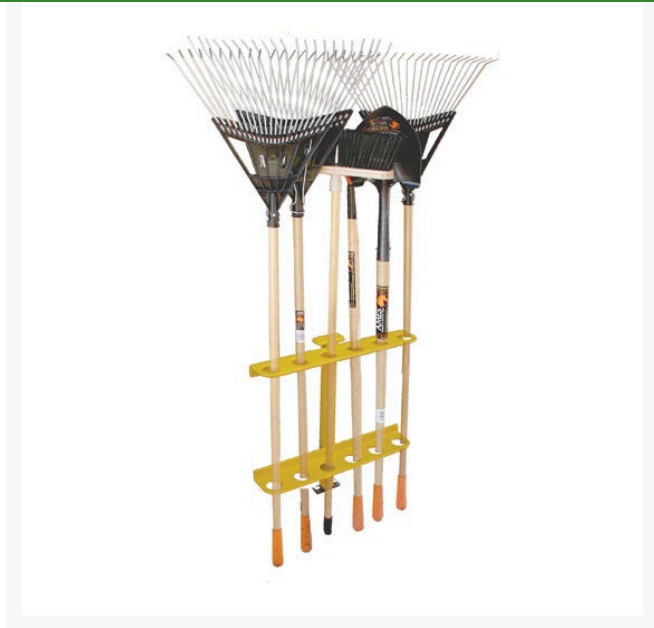

# 6 Place Hand Tool Rack - Open & Closed Trailer

RT3234

## Details

Heavy-duty, vinyl-coated steel construction secures 6 hand tools vertically. Ideal for rakes, shovels, etc., protecting them from damage during transport. Includes mounting hardware. (Use RT3239 Mounting Bracket to mount at a 45 degree angle.) Fits open trailers.

- Secures 6 hand tools upright
- Heavy-duty vinyl-coated steel construction
- Mounting hardware included
- Fits open trailers