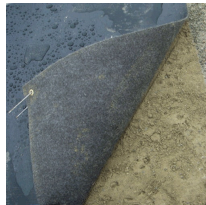

Krima Trading AB

Stene 710 Kumla, 692 93

+46 19 57 35 20

<https://krima.rrproducts.com/>