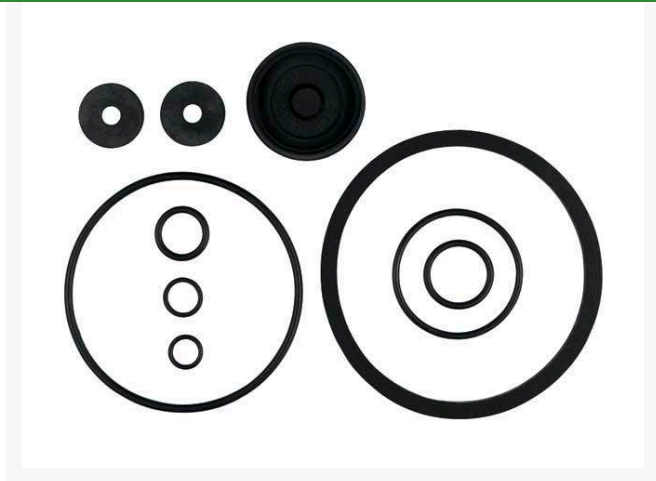

# Repair Kit - Solo Piston Pump

RSL407K