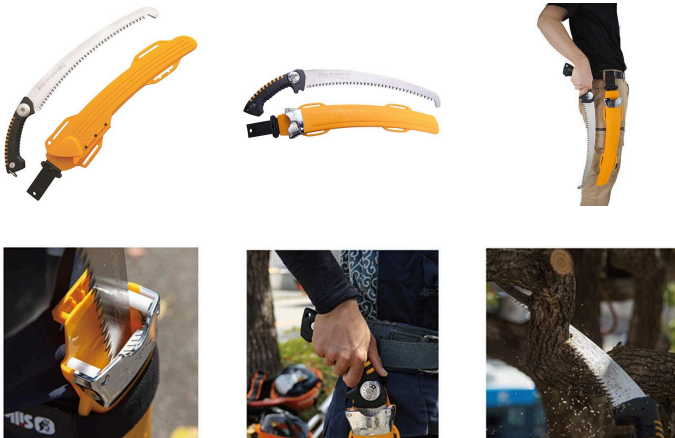

# Silky Sugoi 360 Curved Blade Hand Saw

## - 14-1/2in

RSK390-36

### Details

The Sugoi 360, a state-of-the-art hand saw, features an ultra-fast cutting 14-1/4 inch curved blade with hook tip for greater cutting speed with less effort. The precision-ground, super-aggressive tooth pattern cuts large branches with superior sharpness, long-term durability and performance. The teeth do the work on the pull stroke as the saw cuts through vegetation at four cutting angles. Impulse-absorbing, molded-rubber handle provides superior feel and grip. 23" long in the scabbard and weighs only 1 lb 8 oz. Resharpenable blade. Includes scabbard.

- Ultra-fast cutting
- Precision-ground, super-aggressive tooth pattern
- Molded rubber handle
- 23" in. long; weighs 1 lb. 8 oz
- 14-1/4 in. curved blade
- Resharpenable blade
- Scabbard included