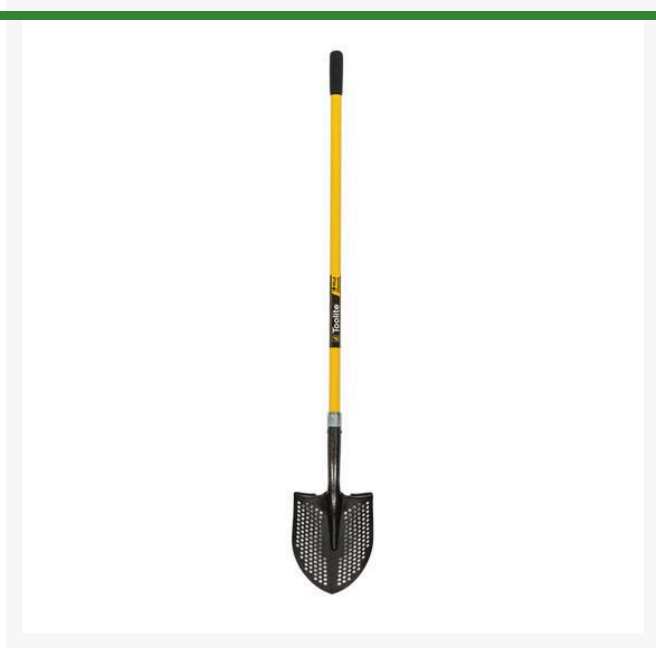

Toolite Round Point Sifter Shovel

R2109

Details

Designed with perforations that sift and separate unwanted debris. Pea-size holes allow sand, dirt, mud, clay, water and gravel to sift through making the shovel more efficient and lighter weight. Ideal for golf course bunkers, sports fields maintenance, landscaping, irrigation ditches, ponds and concrete work. Durable, 14-gauge tempered steel with 48" straight fiberglass handle

- Pea-sized holes sift and separate debris
- Durable, lightweight and effective
- Ideal for golf course bunkers
- Round- point head

Specifications

Manufacturer	Toolite
Handle Material	Fiberglass
Head Material	Tempered Steel