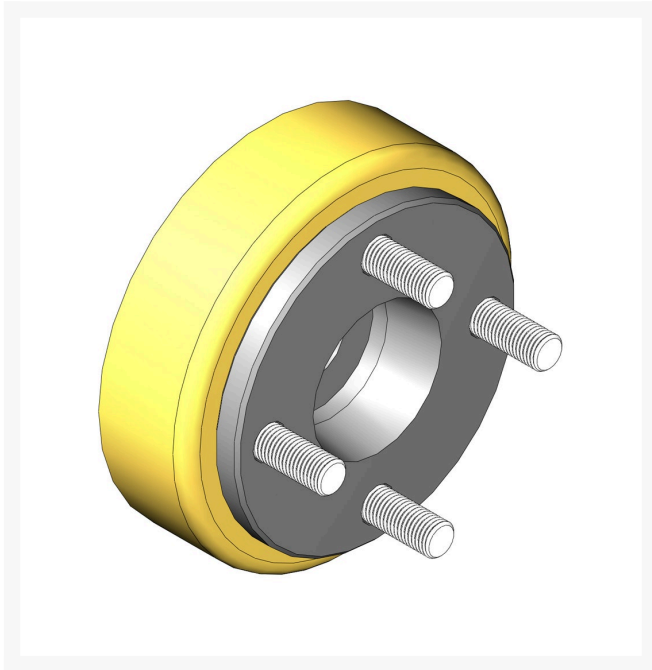

Wheel Hub Assy

R17-8149

Replaces
Toro 17-8149

Specifications
Manufacturer R&R Products

Fits Models
Toro Reelmaster 3550-D
Toro Sand Pro 5020

Replacement Parts
R10-6850 Drum - Brake
R85-6540 Stud - Drive 1/2-20 x 2
R93-6838-03 Hub-Wheel