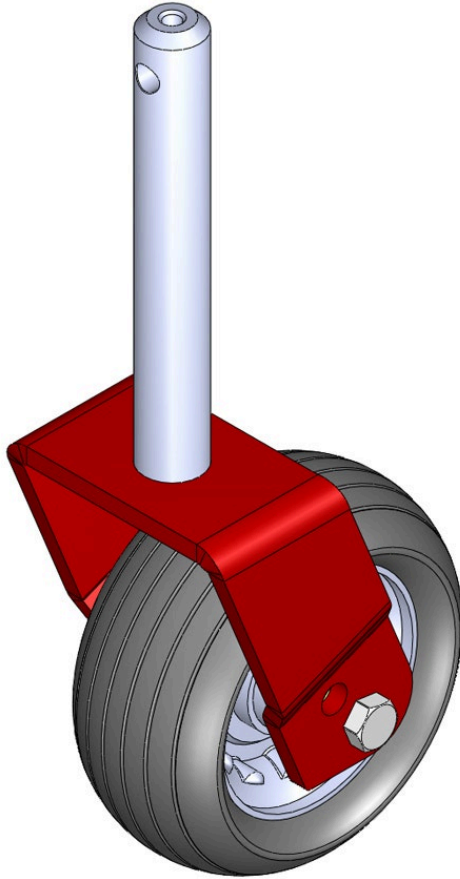

# Wheel - Rear Caster Assy

R150518

## Replacement Parts

R26-1560

Caster Fork - Rear

R32146-13

Locknut - 1/2-13

R325-17

Bolt - Hex Head

R453017

Washer - Flat 1/2

R63-8400

Wheel - Rear Caster  
Assy

**Krima Trading AB**

Stene 710 Kumla, 692 93

+46 19 57 35 20

<https://krima.rrproducts.com/>