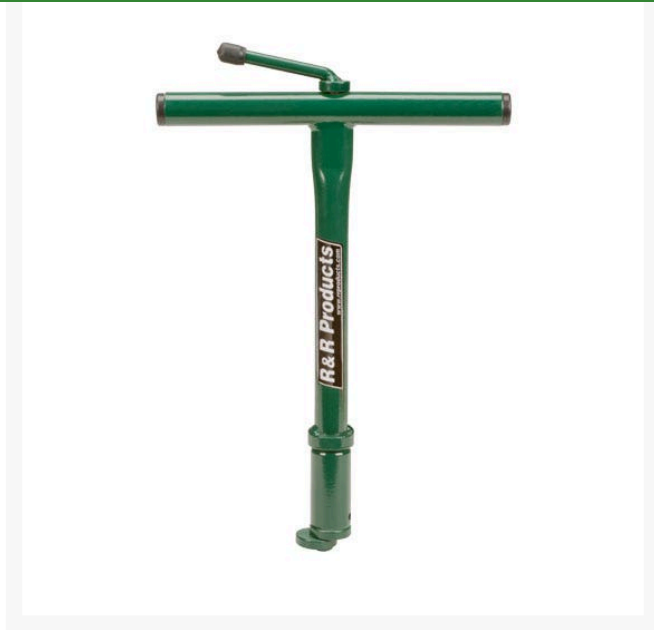

Cam Cup Puller - 12"

RP7304

Details

The Cam Cup Puller is designed to easily remove putting cups without damaging surrounding turf. Insert puller through the center hole in the cup, turn the lever 1/4 turn and the cup can be pulled straight up. 12" Handle.

- Easily remove putting cup without damaging surrounding turf

Specifications

Manufacturer	R&R Products
Length	12 in

Krima Trading AB

Stene 710 Kumla, 692 93
+46 19 57 35 20

<https://krima.rrproducts.com/>