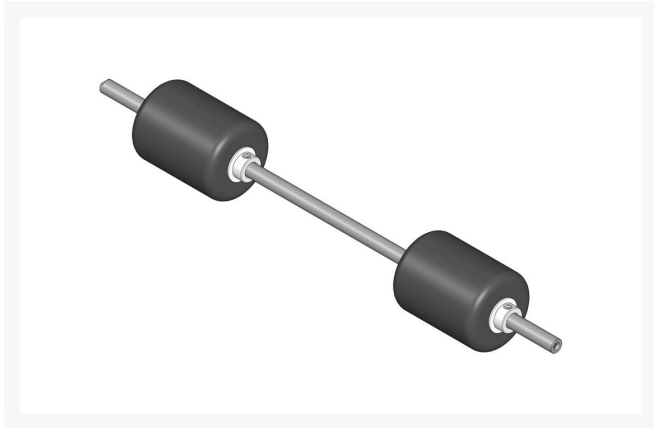

Basket Roller - Smooth UHMW Polyethylene 2 Section R150330

Specifications

Manufacturer	R&R Products
Roller Body	3.5 in
Diameter	

Fits Models

- R&R Products Versa-Green 1860
- R&R Products Versa-Green 1860PS
- R&R Products Versa-Green 2160D
- Toro Greensmaster 3
- Toro Greensmaster 300
- Toro Greensmaster 3000
- Toro Greensmaster 3050
- Toro Greensmaster 3100
- Toro Greensmaster 3150-Q

Replacement Parts

R150326	Shaft - Stainless Roller
R150331	Section - 3-1/2 UHMW Smooth
R302295	Washer
R150328	Collar - Retaining 5/8

Krima Trading AB

Stene 710 Kumla, 692 93

+46 19 57 35 20

<https://krima.rrproducts.com/>