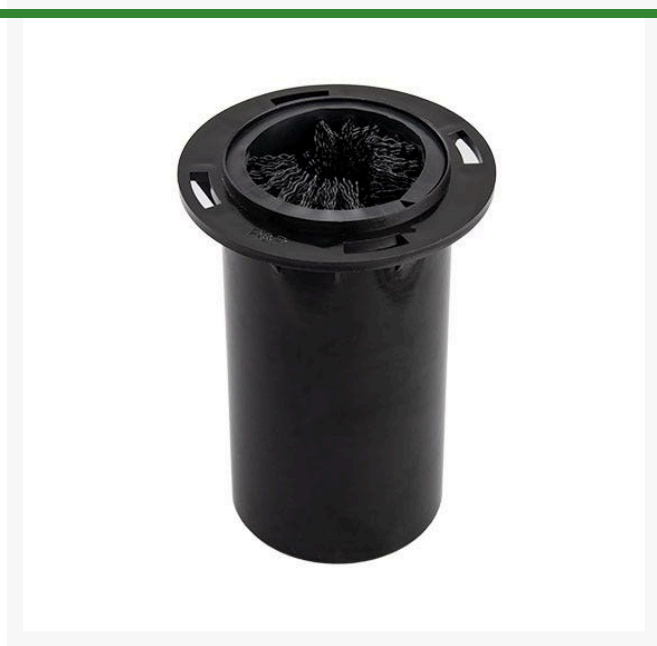

Inner Can with Brush

RP200-20

Replaces
Par Aide 200-20

Specifications
Manufacturer R&R Products

Replacement Parts
RP200-23 Ball Washer Brush - Inner Only