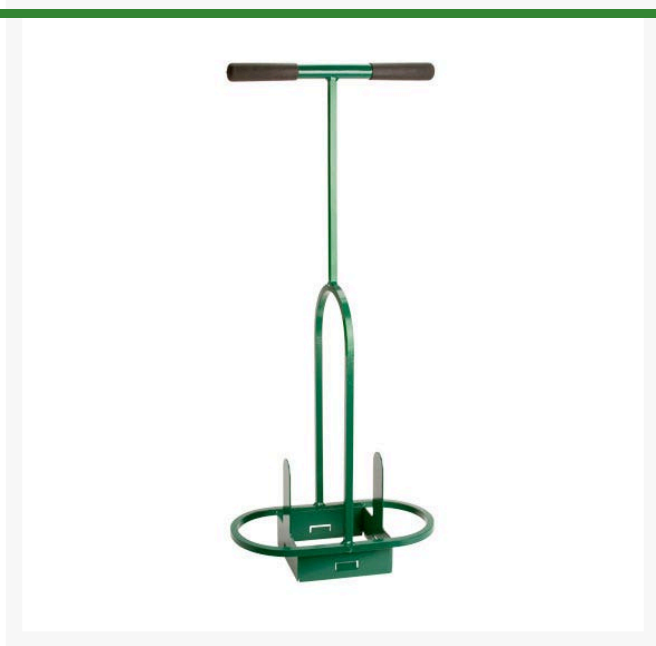

Square Turf Repairer - 6in

RP1006

Details

Easily cut and stack 6" square turf replacement plugs for repairing damaged turf areas. Plugs are uniformly cut at 2" depth. Squares allow for multiple alignment. Steel construction Powder-coated.

- 6" square turf plugs, 2" depth
- Quick return to play
- Uniform plugs align for near-seamless appearance
- Steel construction
- Powder-coated paint finish

Specifications

Manufacturer	R&R Products
Savings	On Sale

Replacement Parts

RP544	Grip -1 ID x 4.5 Long Black
-------	--------------------------------

Krima Trading AB

Stene 710 Kumla, 692 93
+46 19 57 35 20

<https://krima.rrproducts.com/>