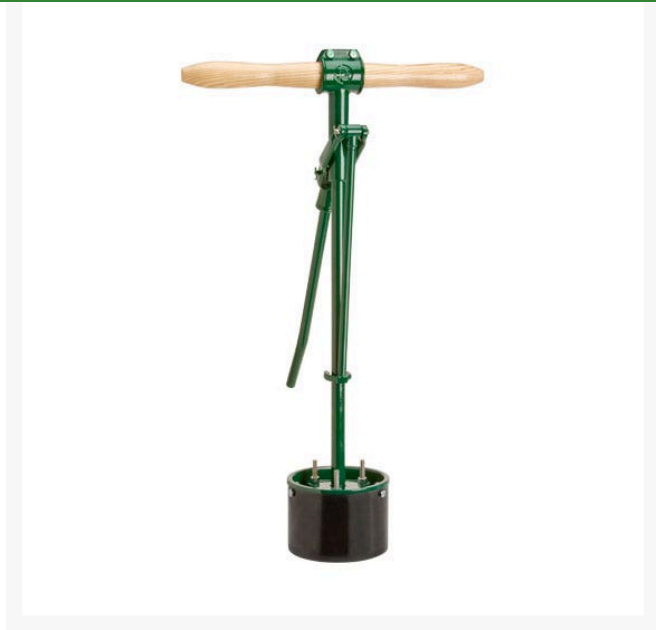

Lever Action Turf Repairer

RP1004

Details

For quick and easy repair work, this quality-made hand tool pulls 6" round plugs with a lever action ejector. Rugged grip. Steel, powder-coated rod.

- Heavy-duty steel, powder-coated rod
- 6" diameter hole
- Quick and easy

Specifications

Manufacturer R&R Products

Replacement Parts

R1023-2	Nut - 1/4-20 Square
R1023-3	Pin - Clevis 1/4 x 1-7/8
R1023-4	Pin - Cotter 3/32 x 3/4
R3252-4	Screw - Cover
RP1001-1	Bolt - Hex HD 1/4-20 x 1 GR2
RP1009	Blade - Turf Repairer 6in Dia
RP1018	Piston - Turf Repairer
RP1020	Arm - Lever Hole Cutter
RP1021	Push Rod
RP1022	Wood Handle
RP3018-2	Nut - 5/16-18 Zinc