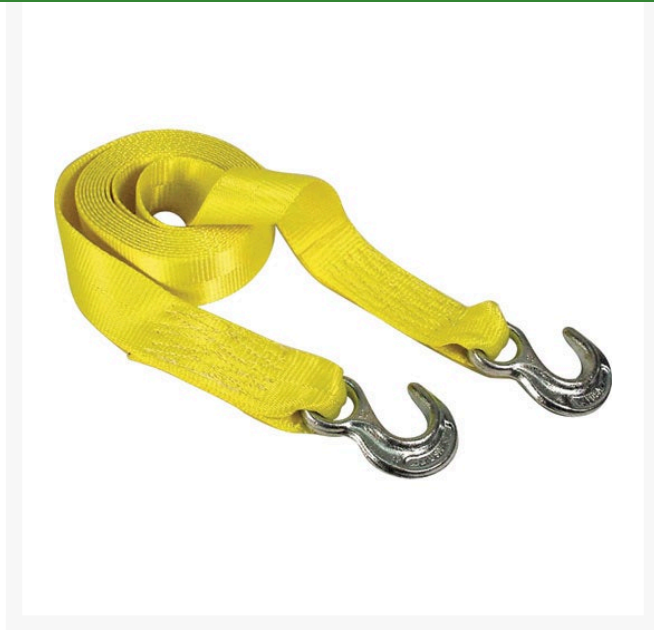

Emergency Tow Strap - 15'

RMK02815

Details

The best way to tow. Zinc plated forged hooks easily attach to vehicle frame. Lighter than tow chain, will not rust, rot or mildew. Stores easily. Break strength 12,000 lbs. Maximum vehicle wt. 5,000 lbs. 15' Length. Yellow.

- Max vehicle weight 5,000 lbs.
- Zinc plated forged hooks
- Lighter than two chain
- Will not rust, rot or mildew
- Easy to store
- Break strength: 12,000 lbs.
- 15 foot length

Specifications

Manufacturer	R&R Products
Color	Yellow
Length	15 ft