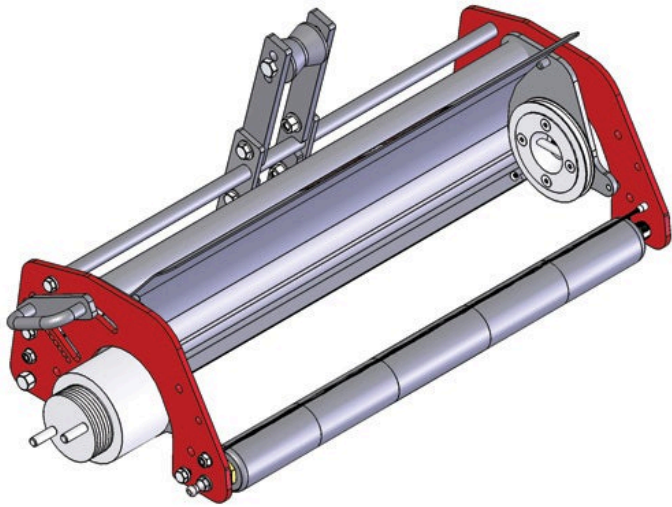

Multi-Green Chassis Assy - LH

RMG4001LH

Details

Chassis to fit Toro Greensmaster.
Complete Multi-Green chassis include frame, bearing housings, front & rear smooth roller. Multi-Green Cassette not included.

Specifications

Manufacturer R&R Products

Fits Models

R&R Products Multi-Green Units

Replacement Parts

R101327	Stud - Housing
R6040-05-250	Drive Coupling w/Pin LH
R94-9214	Nut - Splined LH Thrd .812 Long

Krima Trading AB