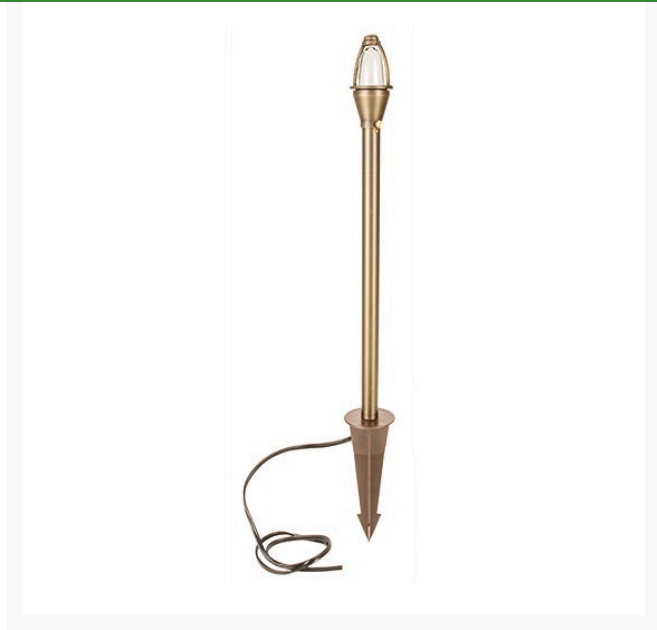

Path Light Fixture Stem - 18" Antique Bronze

RLV1318S-AB

Specifications

Manufacturer

R&R Products

Krima Trading AB

Stene 710 Kumla, 692 93

+46 19 57 35 20