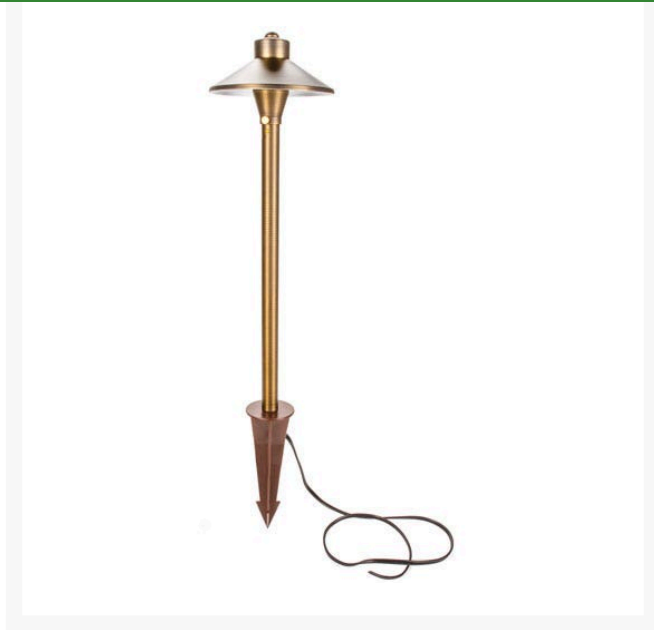

# Path Light Fixture - Step Top 18" Antique Bronze

RLV1310-18-AB

## Details

Heavy weight solid cast brass fixtures look great illuminating any path or walkway. Bi pin receiver accepts both LED and Halogen low voltage bulbs. Includes 8" easy install hammer ground stake. 18" Step Top. Antique Bronze.

- Path or walkway lighting
- Heavy weight solid cast brass
- LED or Halogen low voltage bulbs
- Includes 8" easy install hammer ground stake
- Step top

## Specifications

Manufacturer	R&R Products
Height	18 in
Lamp Type	G4 12V
Shade Diameter	7 in