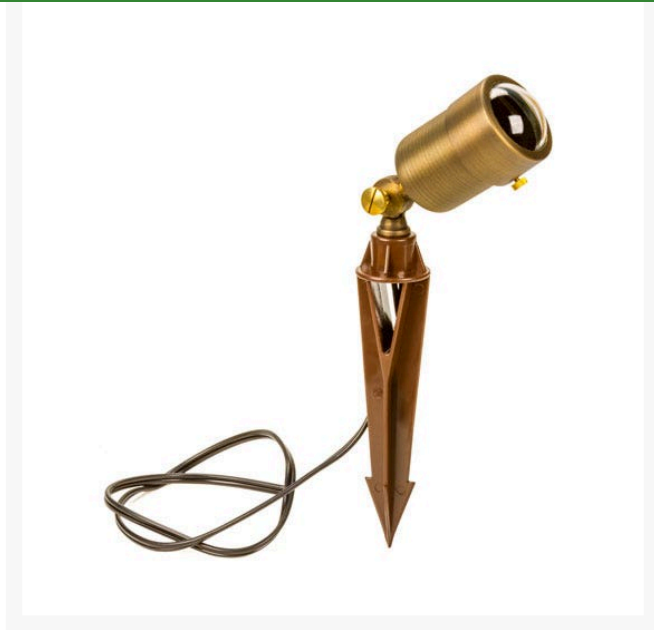

Little Hefty Round Flood Light - Antique

Bronze

RLV1230-AB

Details

The Little Hefty Round fixture is constructed of heavy solid cast brass, a convex lens that will not collect water, a copper socket with silicone seals and gaskets insure longevity. Body measures 2-1/4" in diameter by 3" long. Works well with LED or halogen lamps. Includes 24" wire lead and hammer stake. MR16 Bulb not included.

- Great for uplighting application
- Heavy duty solid cast brass with convex lens
- Includes 24" wire lead and hammer stake
- LED or Halogen low voltage bulb
- Bi-pin bulb not included

Specifications

Manufacturer	R&R Products
Lamp Type	MR16 12V