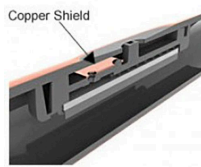

Rain Bird Xfs Sub-Surface Dripline with Copper Shield - 0.42GPH 12" Spacing 500' Coil RGX48102

Details

Rain Bird XFS Sub-Surface Copper-Colored Dripline with Copper Shield Technology is the latest innovation in the Rain Bird Landscape Drip Family. Rain Bird's patent-pending Copper Shield Technology protects the emitter from root intrusion, creating a long-lasting, low maintenance sub-surface drip irrigation system for use under turf grass or shrub and groundcover areas. A proprietary tubing material makes the XFS Sub-Surface Dripline with Copper Shield the most flexible tubing in the industry, and the easiest sub-surface dripline to design with and install. Simple. Reliable. Durable.

- Rain Bird's low-profile emitter design reduces in-line pressure loss, allowing longer lateral runs, simplifying design and reducing installation time.
- Variety of emitter flow rates, emitter spacing and coil lengths provide design flexibility for either sub-surface turf or sub-surface shrub and groundcover applications.
- XFS Sub-Surface Dripline emitters are protected from root intrusion by Rain Bird's patent-pending Copper Shield Technology, resulting in a system that does not require maintenance or replacement of chemicals to prevent root intrusion.
- The pressure-compensating emitter design provides a consistent flow over the entire lateral length ensuring higher uniformity for increased reliability in the pressure range of 8.5 to 60 psi
- Dual-layered tubing (copper over black) provides unmatched resistance to chemicals, algae growth and UV damage.
- Grit Tolerant: Rain Bird's proprietary emitter design resists clogging by use of an extra-wide flow path combined with a self-flushing

Krima Trading AB

Stene 710 Kumla, 692 93

+46 19 57 35 20

<https://krima.rrproducts.com/>

Rain Bird Xfs Sub-Surface Dripline with Copper Shield - 0.42GPH 12" Spacing 500' Coil

RGX48102

action.

Specifications