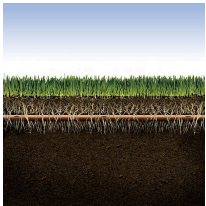

# Rain Bird Xfs Sub-Surface Dripline with Copper Shield - Purple 0.9GPH 18" Spacing 500' Coil

RGX48092

## Details

Rain Bird XFS Sub-Surface Copper-Colored Dripline with Copper Shield Technology is the latest innovation in the Rain Bird Landscape Drip Family. Rain Bird's patent-pending Copper Shield Technology protects the emitter from root intrusion, creating a long-lasting, low maintenance sub-surface drip irrigation system for use under turf grass or shrub and groundcover areas. A proprietary tubing material makes the XFS Sub-Surface Dripline with Copper Shield the most flexible tubing in the industry, and the easiest sub-surface dripline to design with and install. Simple. Reliable. Durable.

- Rain Bird's low-profile emitter design reduces in-line pressure loss, allowing longer lateral runs, simplifying design and reducing installation time.
- Variety of emitter flow rates, emitter spacing and coil lengths provide design flexibility for either sub-surface turf or sub-surface shrub and groundcover applications.
- XFS Sub-Surface Dripline emitters are protected from root intrusion by Rain Bird's patent-pending Copper Shield Technology, resulting in a system that does not require maintenance or replacement of chemicals to prevent root intrusion.
- The pressure-compensating emitter design provides a consistent flow over the entire lateral length ensuring higher uniformity for increased reliability in the pressure range of 8.5 to 60 psi
- Dual-layered tubing (copper over black) provides unmatched resistance to chemicals, algae growth and UV damage.
- Grit Tolerant: Rain Bird's proprietary emitter design resists clogging by use of an extra-wide flow path combined with a self-flushing