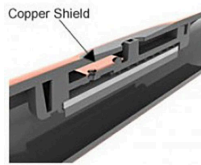

# Rain Bird Xfs Sub-Surface Dripline with Copper Shield - Purple 0.9GPH 18" Spacing 500' Coil

RGX48092

## Details

Rain Bird XFS Sub-Surface Copper-Colored Dripline with Copper Shield Technology is the latest innovation in the Rain Bird Landscape Drip Family. Rain Bird's patent-pending Copper Shield Technology protects the emitter from root intrusion, creating a long-lasting, low maintenance sub-surface drip irrigation system for use under turf grass or shrub and groundcover areas. A proprietary tubing material makes the XFS Sub-Surface Dripline with Copper Shield the most flexible tubing in the industry, and the easiest sub-surface dripline to design with and install. Simple. Reliable. Durable.

- Rain Bird's low-profile emitter design reduces in-line pressure loss, allowing longer lateral runs, simplifying design and reducing installation time.
- Variety of emitter flow rates, emitter spacing and coil lengths provide design flexibility for either sub-surface turf or sub-surface shrub and groundcover applications.
- XFS Sub-Surface Dripline emitters are protected from root intrusion by Rain Bird's patent-pending Copper Shield Technology, resulting in a system that does not require maintenance or replacement of chemicals to prevent root intrusion.
- The pressure-compensating emitter design provides a consistent flow over the entire lateral length ensuring higher uniformity for increased reliability in the pressure range of 8.5 to 60 psi
- Dual-layered tubing (copper over black) provides unmatched resistance to chemicals, algae growth and UV damage.
- Grit Tolerant: Rain Bird's proprietary emitter design resists clogging by use of an extra-wide flow path combined with a self-flushing