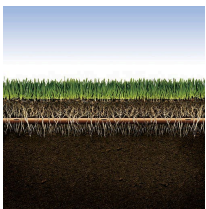

# Rain Bird Xfs Sub-Surface Dripline with Copper Shield - Purple 0.6GPH 18" Spacing 500' Coil

RGX48072

## Details

Rain Bird XFS Sub-Surface Copper-Colored Dripline with Copper Shield Technology is the latest innovation in the Rain Bird Landscape Drip Family. Rain Bird's patent-pending Copper Shield Technology protects the emitter from root intrusion, creating a long-lasting, low maintenance sub-surface drip irrigation system for use under turf grass or shrub and groundcover areas. A proprietary tubing material makes the XFS Sub-Surface Dripline with Copper Shield the most flexible tubing in the industry, and the easiest sub-surface dripline to design with and install. Simple. Reliable. Durable.

- Rain Bird's low-profile emitter design reduces in-line pressure loss, allowing longer lateral runs, simplifying design and reducing installation time.
- Variety of emitter flow rates, emitter spacing and coil lengths provide design flexibility for either sub-surface turf or sub-surface shrub and groundcover applications.
- XFS Sub-Surface Dripline emitters are protected from root intrusion by Rain Bird's patent-pending Copper Shield Technology, resulting in a system that does not require maintenance or replacement of chemicals to prevent root intrusion.
- The pressure-compensating emitter design provides a consistent flow over the entire lateral length ensuring higher uniformity for increased reliability in the pressure range of 8.5 to 60 psi
- Dual-layered tubing (copper over black) provides unmatched resistance to chemicals, algae growth and UV damage.
- Grit Tolerant: Rain Bird's proprietary emitter design resists clogging by use of an extra-wide flow path combined with a self-flushing