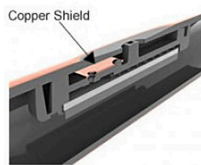

# Rain Bird Xfs Sub-Surface Dripline with Copper Shield - Purple 0.6GPH 18" Spacing 500' Coil

RGX48072

## Details

Rain Bird XFS Sub-Surface Copper-Colored Dripline with Copper Shield Technology is the latest innovation in the Rain Bird Landscape Drip Family. Rain Bird's patent-pending Copper Shield Technology protects the emitter from root intrusion, creating a long-lasting, low maintenance sub-surface drip irrigation system for use under turf grass or shrub and groundcover areas. A proprietary tubing material makes the XFS Sub-Surface Dripline with Copper Shield the most flexible tubing in the industry, and the easiest sub-surface dripline to design with and install. Simple. Reliable. Durable.

- Rain Bird's low-profile emitter design reduces in-line pressure loss, allowing longer lateral runs, simplifying design and reducing installation time.
- Variety of emitter flow rates, emitter spacing and coil lengths provide design flexibility for either sub-surface turf or sub-surface shrub and groundcover applications.
- XFS Sub-Surface Dripline emitters are protected from root intrusion by Rain Bird's patent-pending Copper Shield Technology, resulting in a system that does not require maintenance or replacement of chemicals to prevent root intrusion.
- The pressure-compensating emitter design provides a consistent flow over the entire lateral length ensuring higher uniformity for increased reliability in the pressure range of 8.5 to 60 psi
- Dual-layered tubing (copper over black) provides unmatched resistance to chemicals, algae growth and UV damage.
- Grit Tolerant: Rain Bird's proprietary emitter design resists clogging by use of an extra-wide flow path combined with a self-flushing