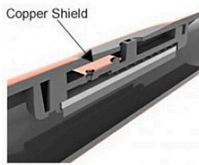

Rain Bird Xfs Sub-Surface Dripline with Copper Shield - 0.9GPH 12" Spacing 500' Coil

RGX48032

Details

Rain Bird XFS Sub-Surface Copper-Colored Dripline with Copper Shield Technology is the latest innovation in the Rain Bird Landscape Drip Family. Rain Bird's patent-pending Copper Shield Technology protects the emitter from root intrusion, creating a long-lasting, low maintenance sub-surface drip irrigation system for use under turf grass or shrub and groundcover areas. A proprietary tubing material makes the XFS Sub-Surface Dripline with Copper Shield the most flexible tubing in the industry, and the easiest sub-surface dripline to design with and install. Simple. Reliable. Durable.

- Rain Bird's low-profile emitter design reduces in-line pressure loss, allowing longer lateral runs, simplifying design and reducing installation time.
- Variety of emitter flow rates, emitter spacing and coil lengths provide design flexibility for either sub-surface turf or sub-surface shrub and groundcover applications.
- XFS Sub-Surface Dripline emitters are protected from root intrusion by Rain Bird's patent-pending Copper Shield Technology, resulting in a system that does not require maintenance or replacement of chemicals to prevent root intrusion.
- The pressure-compensating emitter design provides a consistent flow over the entire lateral length ensuring higher uniformity for increased reliability in the pressure range of 8.5 to 60 psi
- Dual-layered tubing (copper over black) provides unmatched resistance to chemicals, algae growth and UV damage.
- Grit Tolerant: Rain Bird's proprietary emitter design resists clogging by use of an extra-wide flow path combined with a self-flushing